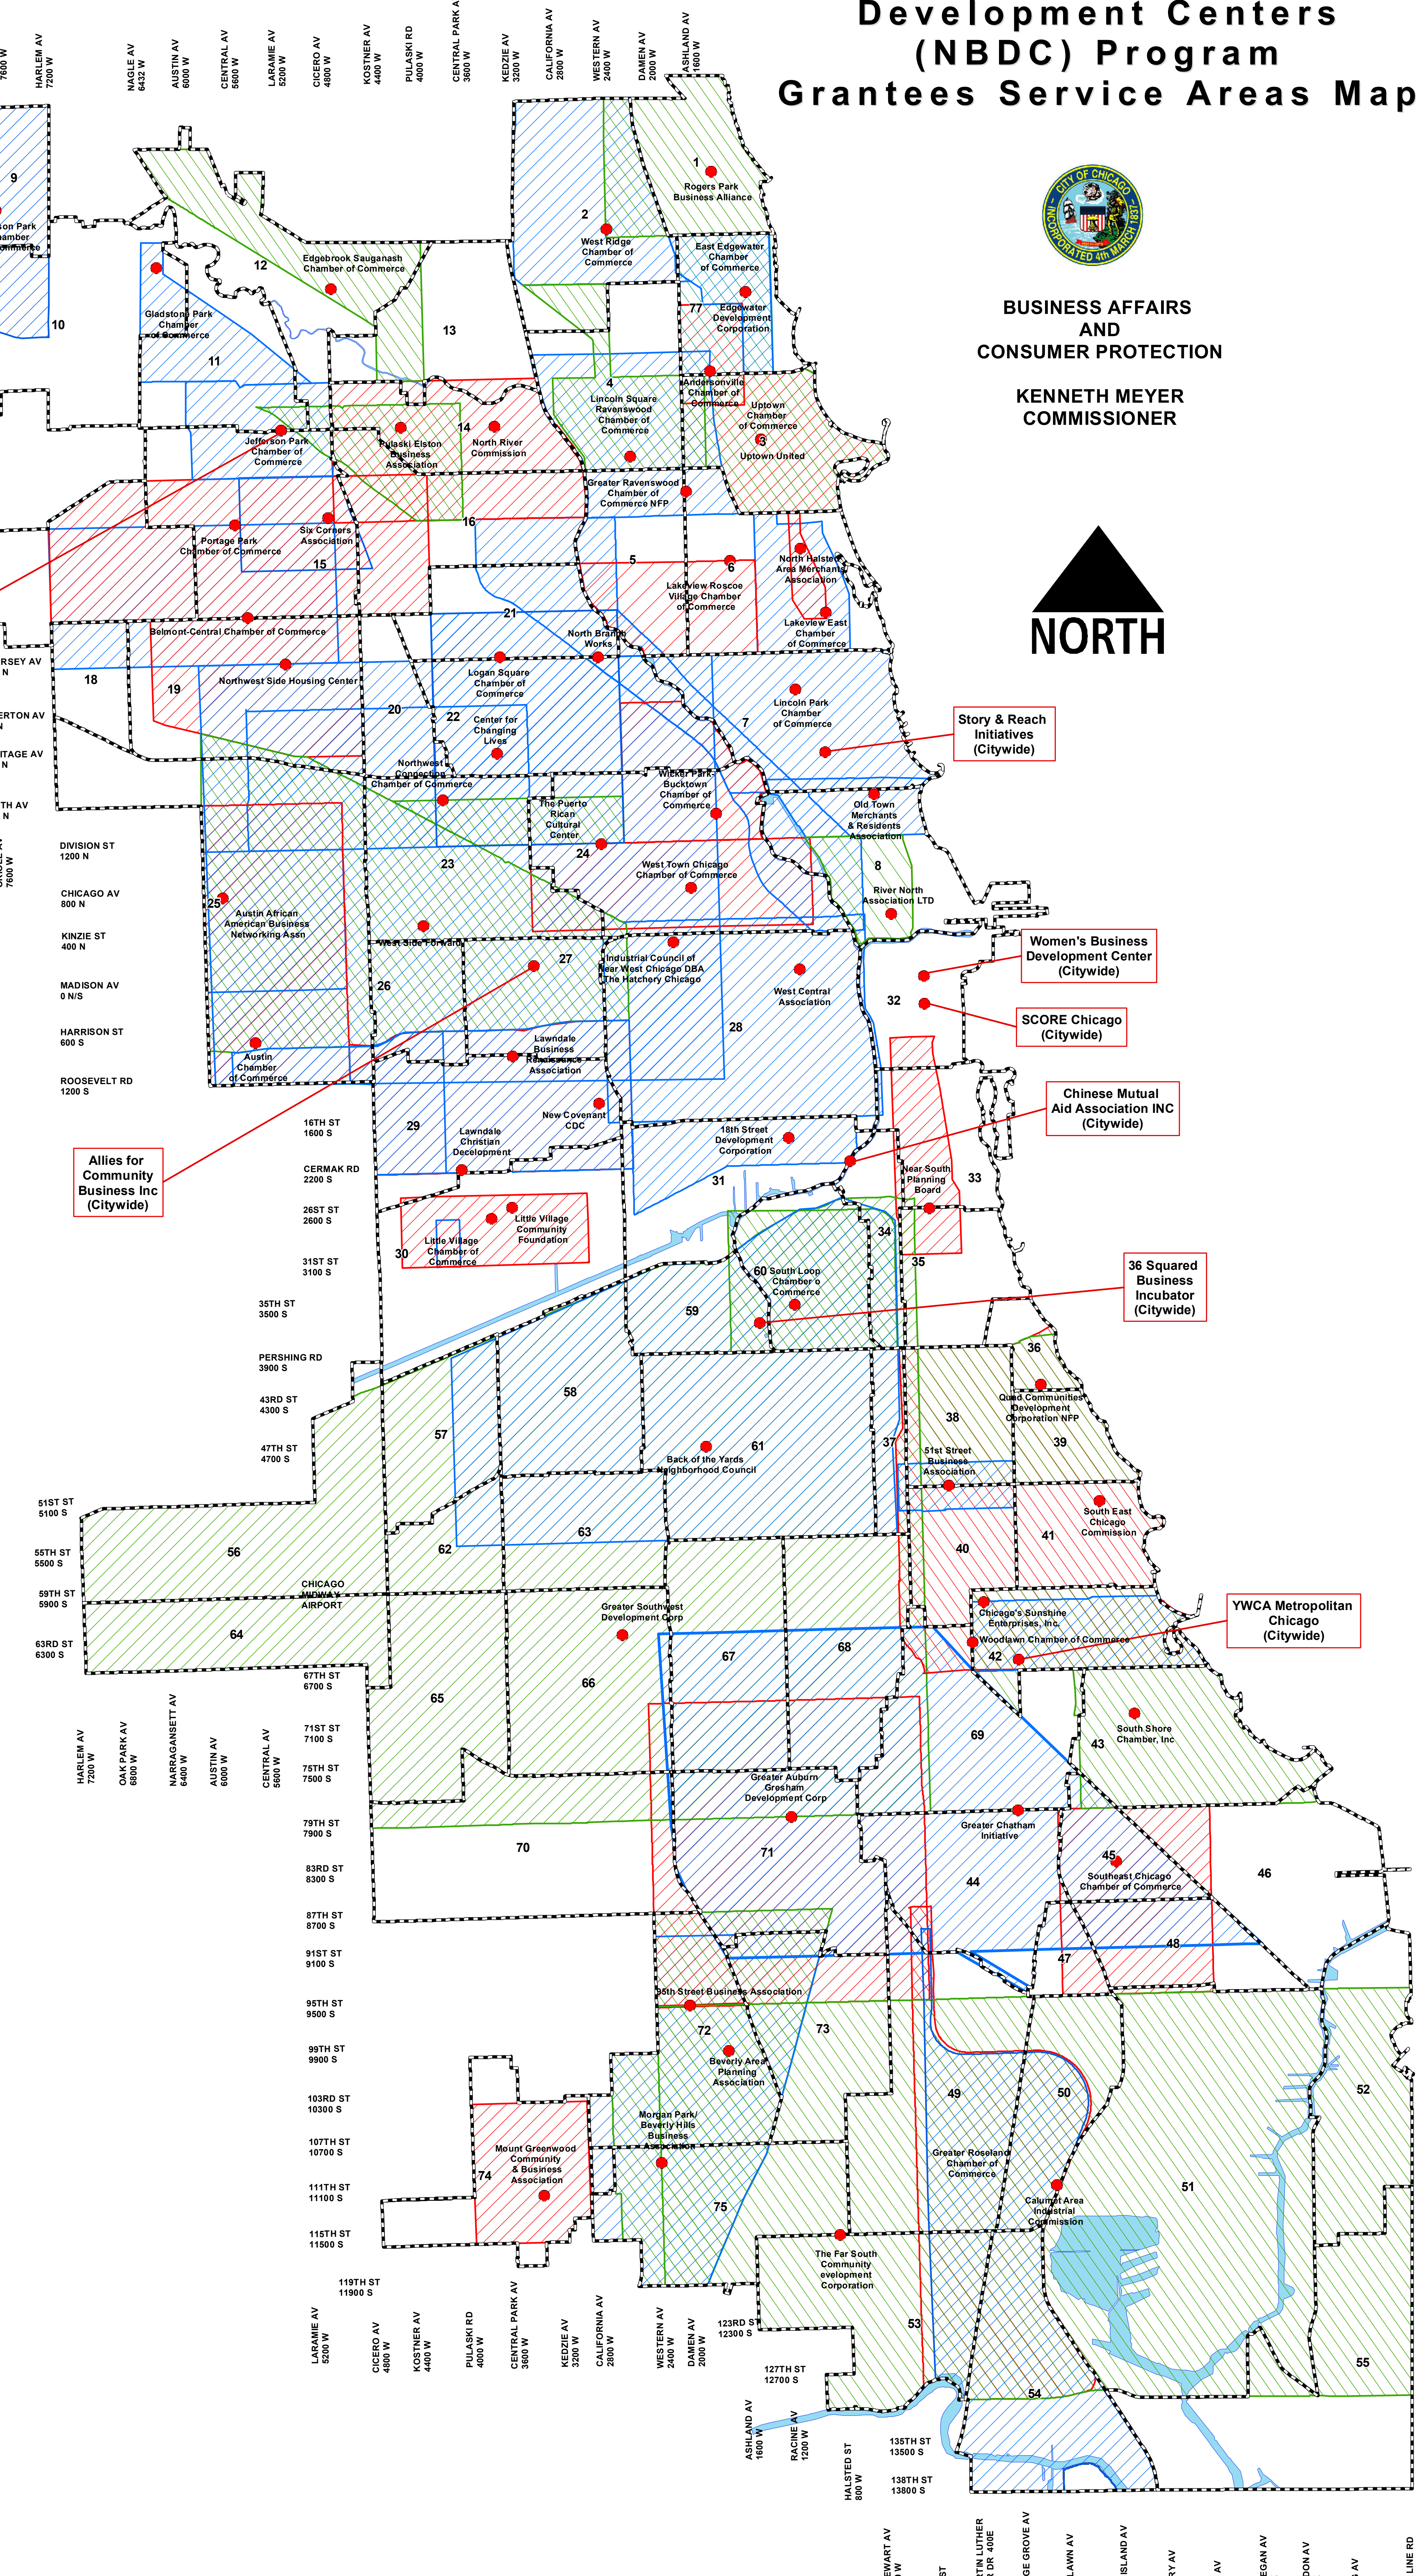

**Community Areas**

- 1 ROGERS PARK
- 2 WEST RIDGE
- 3 UPTOWN
- 4 LINCOLN SQUARE
- 5 NORTH CENTER
- 6 LAKE VIEW
- 7 LINCOLN PARK
- 8 NEAR NORTH SIDE
- 9 EDISON PARK
- 10 NORWOOD PARK
- 11 JEFFERSON PARK
- 12 FOREST GLEN
- 13 NORTH PARK
- 14 ALBANY PARK
- 15 PORTAGE PARK
- 16 IRVING PARK
- 17 DUNNING
- 18 MONTCLARE
- 19 BELMONT CRAGIN
- 20 HERMOSA
- 21 AVONDALE
- 22 LOGAN SQUARE
- 23 HUMBOLDT PARK
- 24 WEST TOWN
- 25 AUSTIN
- 26 WEST GARFIELD PARK
- 27 EAST GARFIELD PARK
- 28 NEAR WEST SIDE
- 29 NORTH LAWYDALE
- 30 SOUTH LAWYDALE
- 31 LOWER WEST SIDE
- 32 LOOP
- 33 NEAR SOUTH SIDE
- 34 ARMOUR SQUARE
- 35 DOUGLAS
- 36 OAKLAND
- 37 FULLER PARK
- 38 GRAND BOULEVARD
- 39 KENWOOD
- 40 WASHINGTON PARK
- 41 HYDE PARK
- 42 WOODLAWN
- 43 SOUTH SHORE
- 44 CHATHAM
- 45 AVALON PARK
- 46 SOUTH CHICAGO
- 47 BURNSIDE
- 48 CALUMET HEIGHTS
- 49 ROSELAND
- 50 PULLMAN
- 51 SOUTH DEERING
- 52 EAST SIDE
- 53 WEST PULLMAN
- 54 RIVERDALE
- 55 HEGEWISCH
- 56 GARFIELD RIDGE
- 57 ARCHER HEIGHTS
- 58 BRIGHTON PARK
- 59 MCKINLEY PARK
- 60 BRIDGEPORT
- 61 NEW CITY
- 62 WEST ELSDON
- 63 GAGE PARK
- 64 CLEARING
- 65 WEST LAWN
- 66 CHICAGO LAWN
- 67 WEST ENGLEWOOD
- 68 ENGLEWOOD
- 69 GREATER GRAND CROSSING
- 70 ASHBURN
- 71 AUBURN GRESHAM
- 72 BEVERLY
- 73 WASHINGTON HEIGHTS
- 74 MOUNT GREENWOOD
- 75 MORGAN PARK
- 76 O'HARE
- 77 EDGEWATER