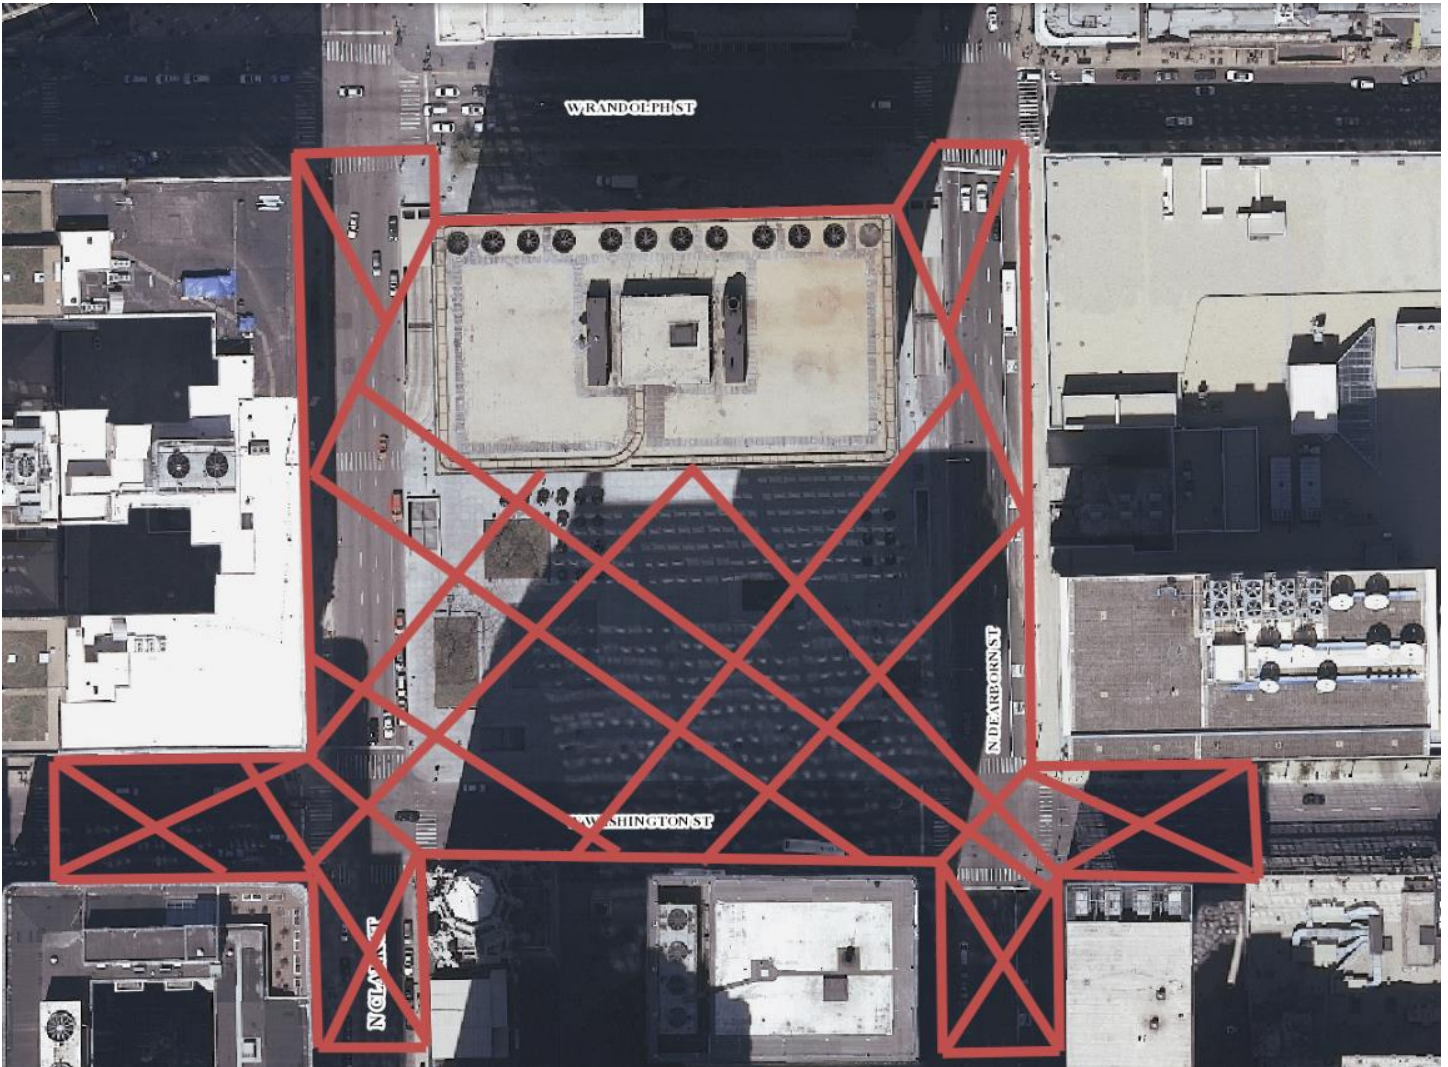

**2023 Christkindlmarket at Daley Plaza  
TNP, Taxi, and Livery Geofence Boundaries  
and/or NO drop-off or pick-up zone  
Daily from November 17<sup>th</sup> – December 24<sup>th</sup>, 2023 (10:30am – 9:15pm CST)**

The Office of Emergency Management and Communications (OEMC), in conjunction with the Chicago Police Department, requires the following to ensure public safety:

- **Taxis, TNPs, and liveries must not drop-off and pick-up within the geofence boundaries.**
  - No pick-up or drop-off on on-ramps, off-ramps, medians, turning lanes, shoulders, and emergency pull-offs. (Strictly enforced)
  - No vehicles, stopping, standing or parking in bus or bicycle lanes, fire lanes, sidewalk crossings, etc. (Strictly enforced)