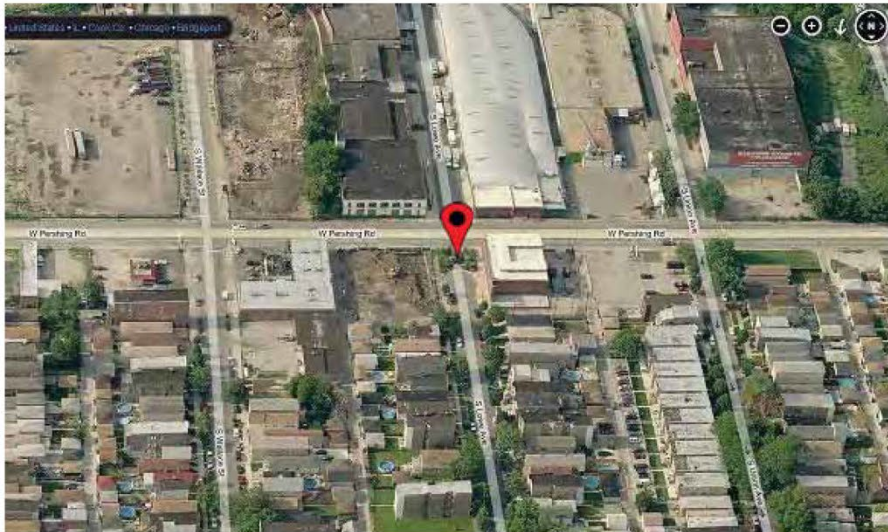

Plaza: 61st Pl - Dorchester

Square Footage: 8,712

Average daily traffic: Not Available

Distance to CTA bus shelter (in miles): 0.2

Utilities/features: None

Ward: 20

Plaza: Ice Water (Drake) Fountain

Square Footage:	3,050
Average daily traffic:	11,200
Distance to CTA bus shelter (in miles):	0.1
Utilities/features:	None
Ward:	10

Plaza: Lowe-39th

Square Footage: **2,615**

Average daily traffic: **15,000**

Distance to CTA bus shelter (in miles): **0.4**

Utilities/features: **None**

Ward: **11**

Plaza: Halsted - 34th

Square Footage: 6,098

Average daily traffic: 17,600

Distance to CTA bus shelter (in miles): 0.0 (on plaza)

Utilities/features: Water, Electric, Fountain

Ward: 11

Plaza: Stockyard Stonegates

Square Footage: 27,007

Average daily traffic: 1,350