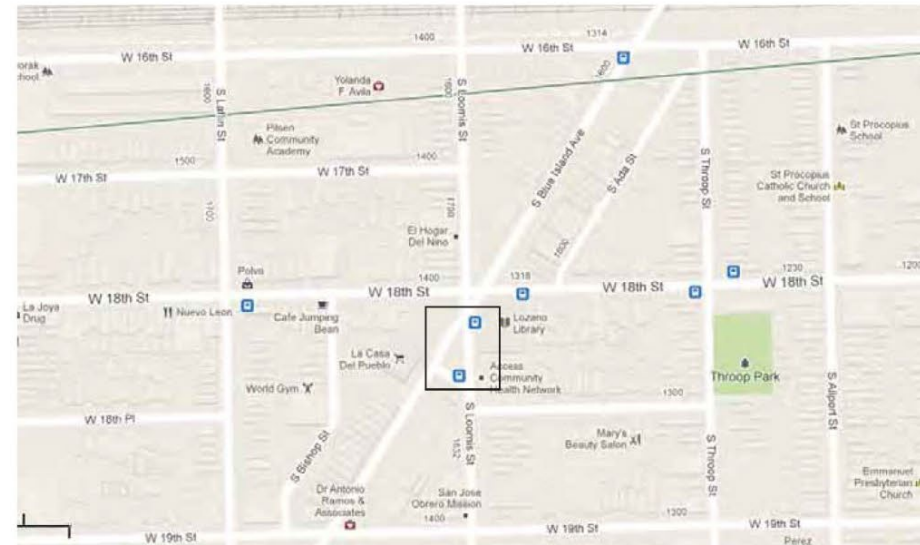

Plaza: Blue Island - Loomis - 18th

Square Footage: 7,064

Average daily traffic: 5,200

Distance to CTA bus shelter (in miles): 0.4

Utilities/features: Water, Electric, Irrigation

Ward: 25