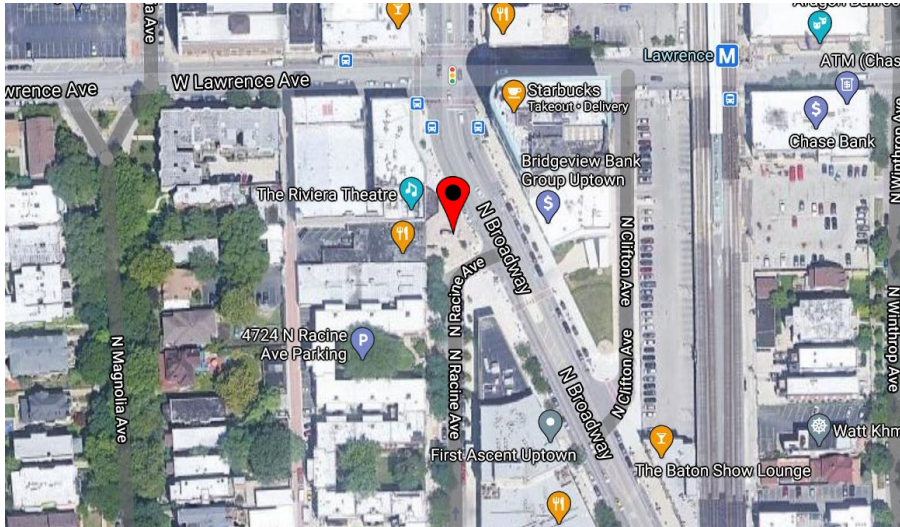

Plaza: Sunnyside Mall

Square Footage: **4,320**

Average daily traffic: **29,400**

Distance to CTA bus shelter (in miles): **.3**

Utilities/features: **None**

Ward: **46**

Plaza: Racine

Square Footage:	1,015
Average daily traffic:	21,600
Distance to CTA bus shelter (in miles):	0.0 (across street)
Utilities/features:	None
Ward:	46

Plaza: Lawrence-Lincoln-Western

Square Footage: **3,485**

Average daily traffic: **79,100**

Distance to CTA bus shelter (in miles): **0 (on the plaza)**

Utilities/features: **Water, electric, fountain, irrigation**

Ward: **47**

Plaza: Leavitt-Lincoln-Montrose

Square Footage: **1,865**

Average daily traffic: **30,500**

Distance to CTA bus shelter (in miles): **0 (on the plaza)**

Utilities/features: **Water, electric, irrigation**