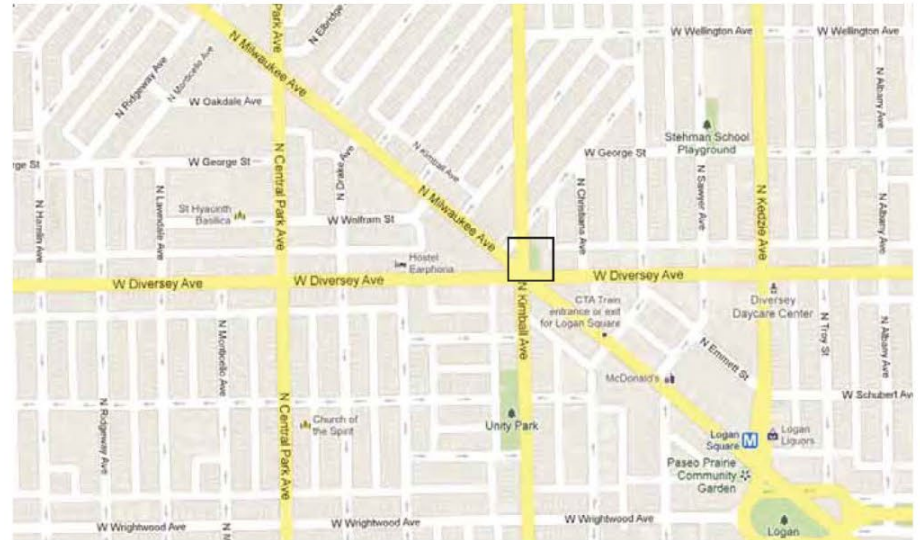

Plaza: Firefighters Memorial

Square Footage:	7,938
Average daily traffic:	18,000
Distance to CTA bus shelter (in miles):	0.0 (on plaza)
Utilities/features:	Water, Electric, Irrigation
Ward:	35