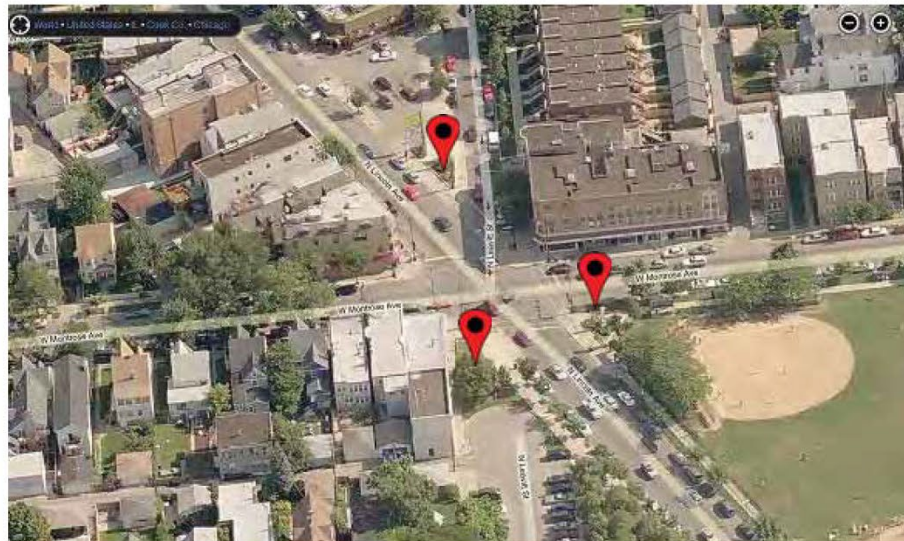

Plaza: Leavitt-Lincoln-Montrose

Square Footage: **1,865**

Average daily traffic: **30,500**

Distance to CTA bus shelter (in miles): **0 (on the plaza)**

Utilities/features: **Water, electric, irrigation**

Ward: **47**