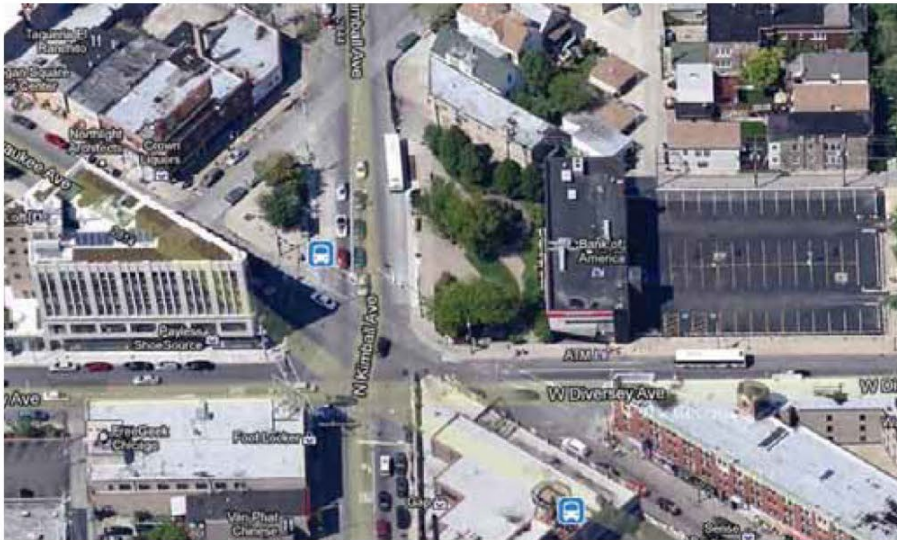

Average daily traffic: **75,600**

Distance to CTA bus shelter (in miles): **0 (on the plaza)**

Utilities/features: **None**

Ward: **1**

Plaza: Nelson Algren Memorial (Polish Triangle)

Square Footage:	5,500
Average daily traffic:	75,600
Distance to CTA bus shelter (in miles):	0 (On the plaza) Blue Line Stop
Utilities/features:	Water, electric, fountain
Ward:	2

Plaza: Firefighters Memorial

Square Footage:	7,938
Average daily traffic:	18,000
Distance to CTA bus shelter (in miles):	0.0 (on plaza)
Utilities/features:	Water, Electric, Irrigation
Ward:	35

Plaza: Midway Plaza