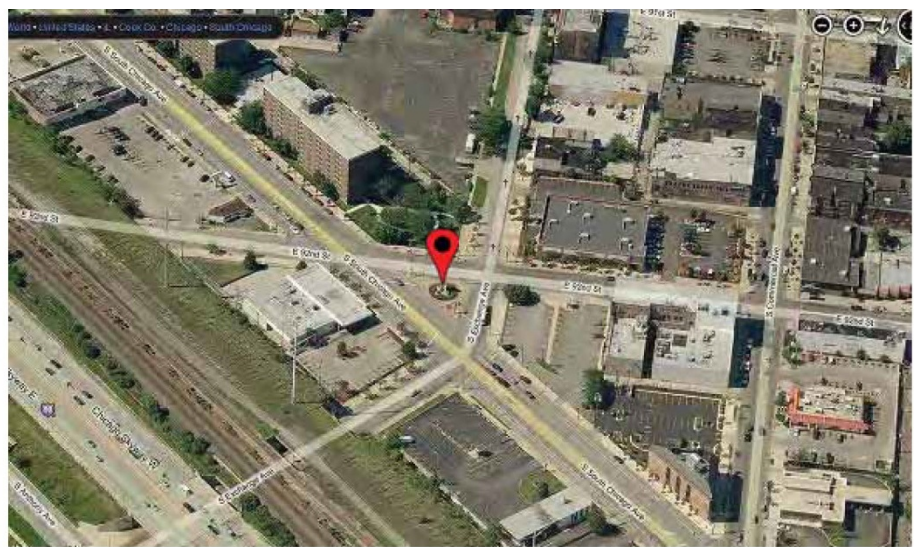

Plaza: 61st Pl - Dorchester

Square Footage: 8,712

Average daily traffic: Not Available

Distance to CTA bus shelter (in miles): 0.2

Utilities/features: None

Ward: 20

Plaza: Ice Water (Drake) Fountain

Square Footage:	3,050
Average daily traffic:	11,200
Distance to CTA bus shelter (in miles):	0.1
Utilities/features:	None
Ward:	10

Plaza: Lowe-39th

Square Footage: **2,615**

Average daily traffic: **15,000**

Distance to CTA bus shelter (in miles): **0.4**

Utilities/features: **None**

Ward: **11**

Plaza: Halsted - 34th

Square Footage: 6,098