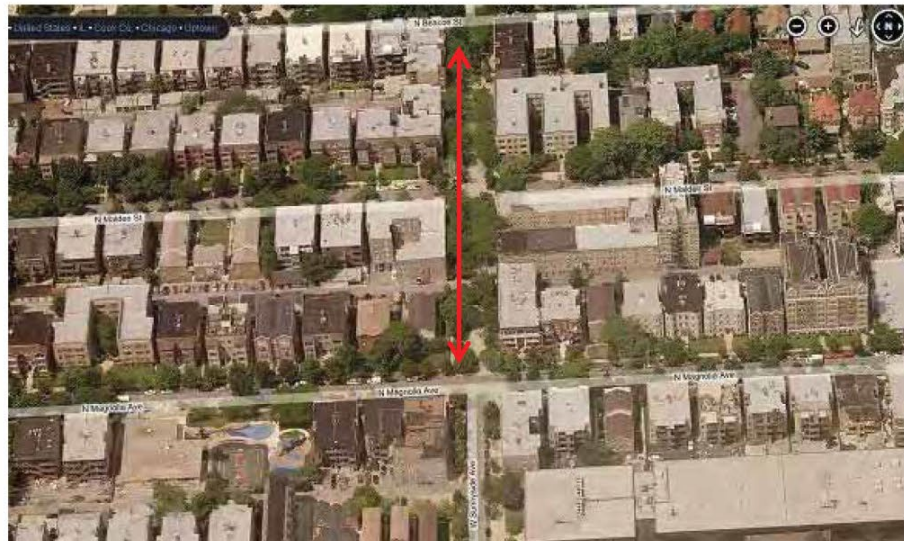

Plaza: Sunnyside Mall

Square Footage: **4,320**

Average daily traffic: **29,400**

Distance to CTA bus shelter (in miles): **.3**

Utilities/features: **None**

Ward: **46**

Plaza: Racine

Square Footage:	1,015
Average daily traffic:	21,600
Distance to CTA bus shelter (in miles):	0.0 (across street)
Utilities/features:	None
Ward:	46

Plaza: Lawrence-Lincoln-Western

Square Footage: **3,485**

Average daily traffic: **79,100**

Distance to CTA bus shelter (in miles): **0 (on the plaza)**

Utilities/features: **Water, electric, fountain, irrigation**

Ward: **47**

Plaza: Leavitt-Lincoln-Montrose

Square Footage: **1,865**

Average daily traffic: **30,500**

Distance to CTA bus shelter (in miles): **0 (on the plaza)**

Utilities/features: **Water, electric, irrigation**