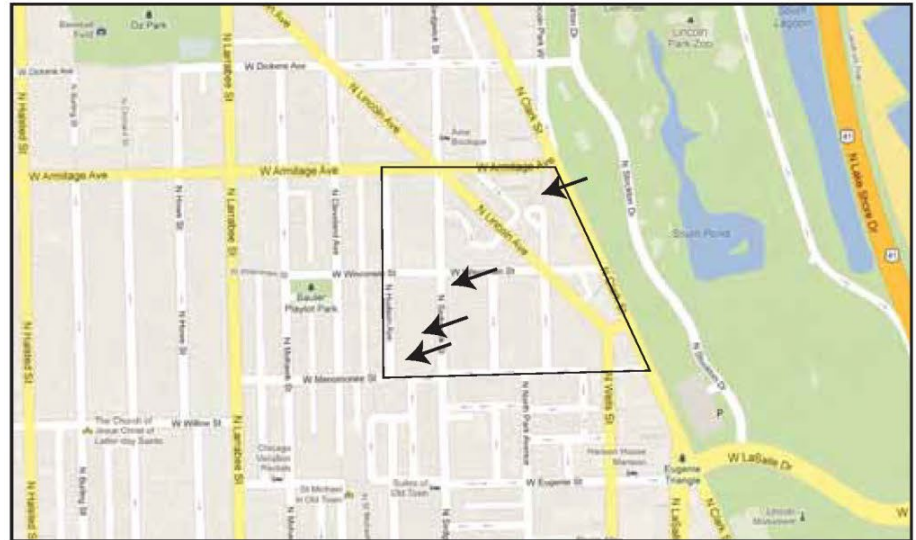

Distance to CTA bus shelter (in miles): **0.5**

Utilities/features: **None**

Ward: **43**

Plaza: Ogden Mall

Square Footage: Not Available

Average daily traffic: Not available

Distance to CTA bus shelter (in miles): 0.1

Utilities/features: None

Ward: 43

Plaza: Burton Plaza

Square Footage:	6,300
Average daily traffic:	17,770
Distance to CTA bus shelter (in miles):	0.2
Utilities/features:	Water, electric, fountain
Ward:	27