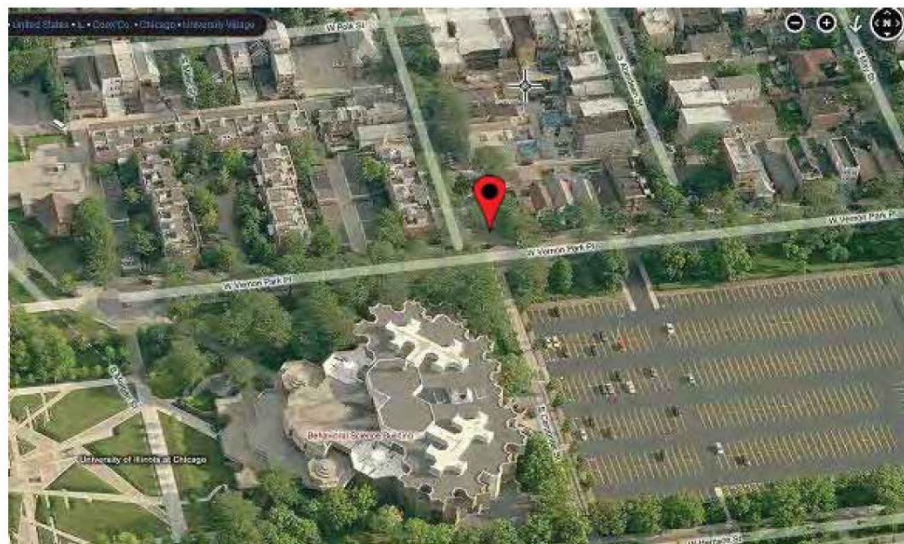

Plaza: Vernon Park

Square Footage: **5,500**

Average daily traffic: **29,400**

Distance to CTA bus shelter (in miles): **Not available**

Utilities/features: **Water, electric, fountain**

Ward: **25**

Plaza: Morgan Park

Square Footage: **10,620**

Average daily traffic: **14,400**

Distance to CTA bus shelter (in miles): **.2**

Utilities/features: **None**

Ward: **25**

Plaza: Perez Plaza

Square Footage: **13,250**

Average daily traffic: **26,900**

Distance to CTA bus shelter (in miles): **0 (on the plaza)**

Utilities/features: **Water, electric, fountain**

Ward: **22**

Plaza: Leavitt-18th Place

Square Footage: **6,500**

Average daily traffic: **6,700**