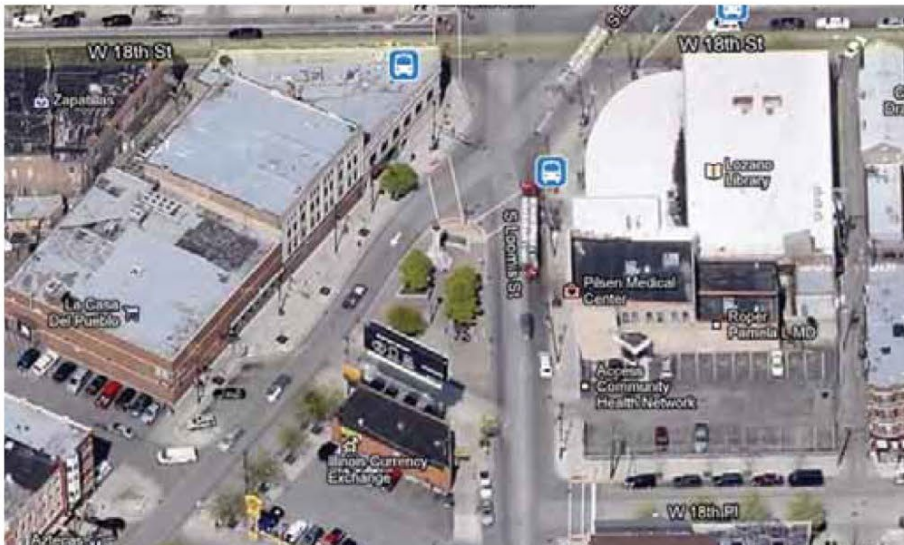

Plaza: Blue Island - Loomis - 18th

Square Footage: 7,064

Average daily traffic: 5,200

Distance to CTA bus shelter (in miles): 0.4

Utilities/features: Water, Electric, Irrigation

Ward: 25