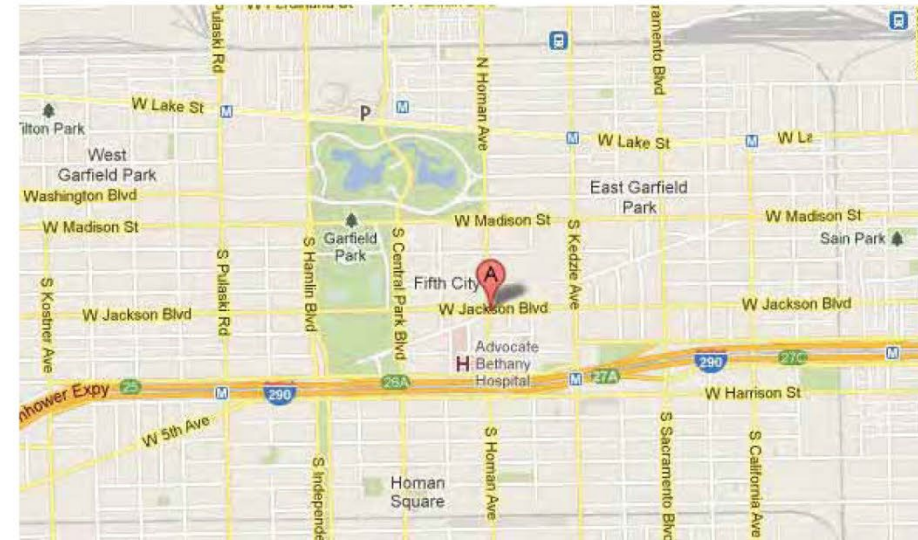

Square Footage: **5,660**

Average daily traffic: **31,900**

Distance to CTA bus shelter (in miles): **.3**

Utilities/features: **Water, electric, fountain**

Ward: **29**

Plaza: Jackson-Homan-Fifth

Square Footage:	560
Average daily traffic:	6,900
Distance to CTA bus shelter (in miles):	0 (On the plaza)
Utilities/features:	None
Ward:	28

Plaza: Joe DiMaggio Park

Square Footage: **7,500**

Average daily traffic: **42,500**

Distance to CTA bus shelter (in miles): **.4**

Utilities/features: **Water, electric, fountain, irrigation**

Ward: **25**