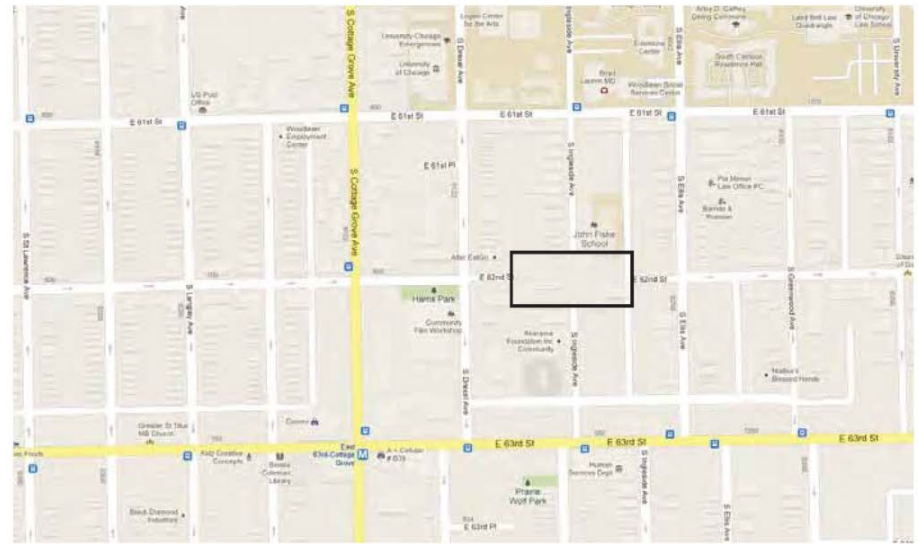

Ward: **42**

Plaza: Archer-Cullerton-Dearborn

Square Footage: **1,300**

Average daily traffic: **8,500**

Distance to CTA bus shelter (in miles): **0.3**

Utilities/features: **None**

Ward: **3**

Plaza: Wentworth Plaza

Square Footage:	2,835
Average daily traffic:	16,700
Distance to CTA bus shelter (in miles):	0 (on the plaza)
Utilities/features:	None
Ward:	25

Plaza: 62nd - Ingleside

Square Footage:	41,382
Average daily traffic:	Not Available
Distance to CTA bus shelter (in miles):	0.1
Utilities/features:	None
Ward:	20

Plaza: 61st Pl - Dorchester

Square Footage: 8,712

Average daily traffic: Not Available

Distance to CTA bus shelter (in miles): 0.2

Utilities/features: None

Ward: 20

Plaza: Ice Water (Drake) Fountain

Square Footage:	3,050
Average daily traffic:	11,200
Distance to CTA bus shelter (in miles):	0.1
Utilities/features:	None
Ward:	10