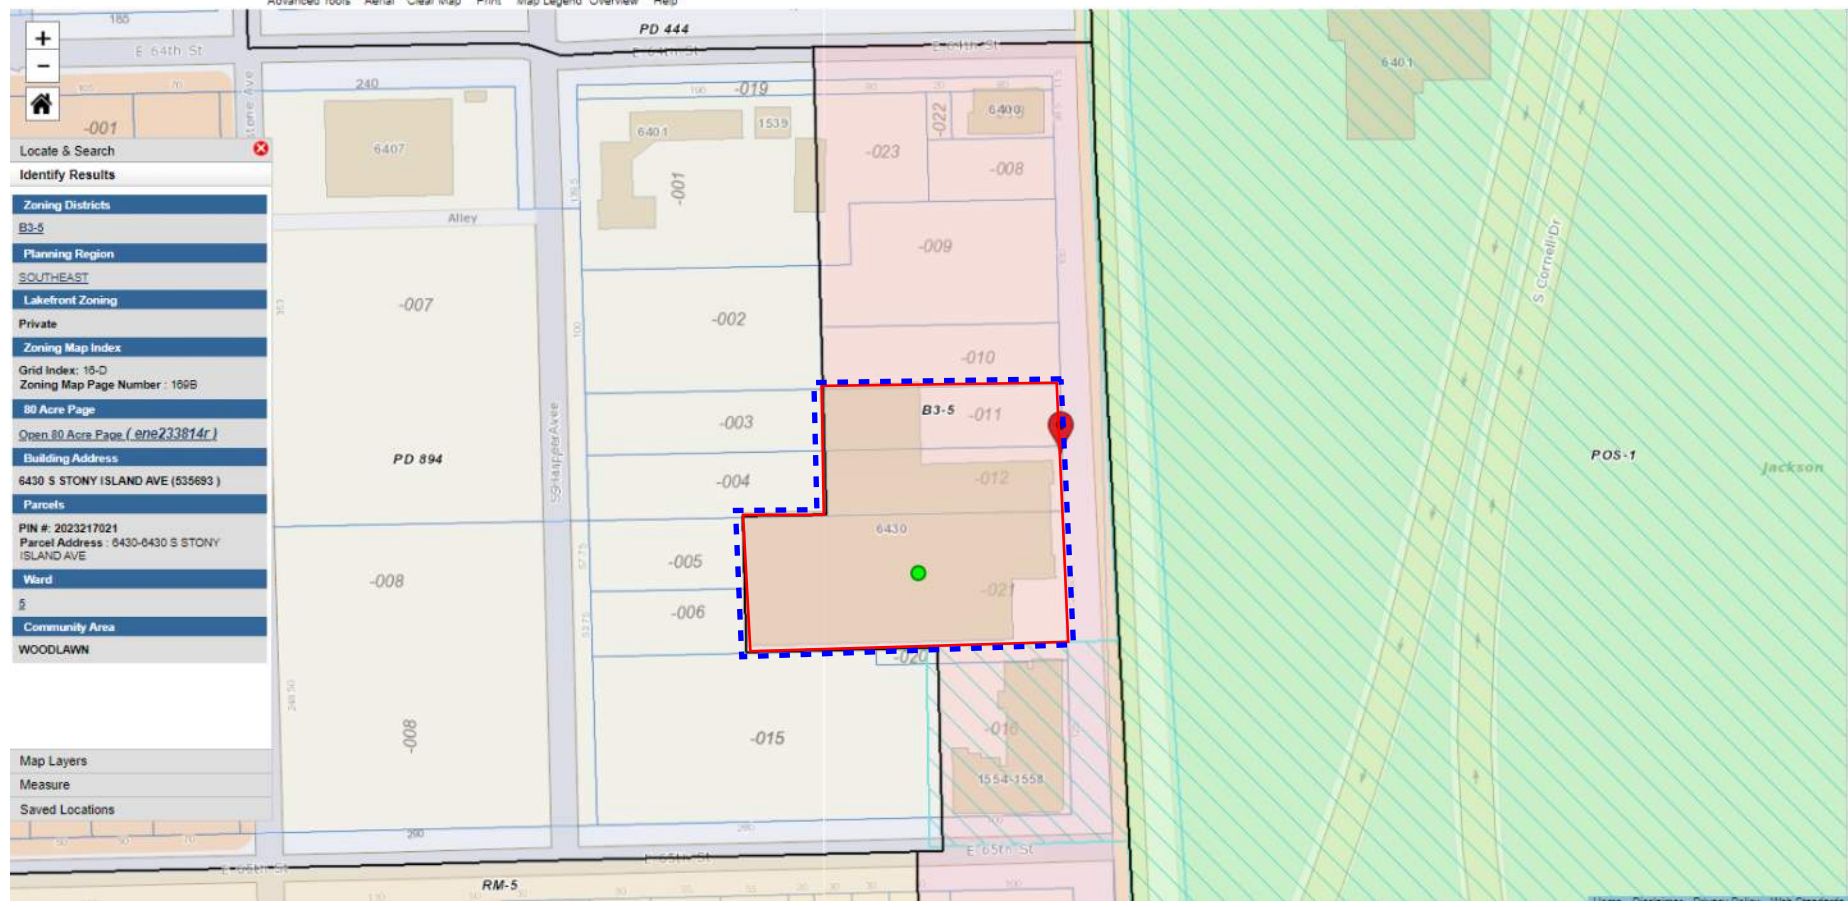

6430 s stony island ave

Advanced Tools Aerial Clear Map Print Map Legend Overview Help

- Community Area
- City Parcels
- Planned Developments
- Lakefront Zoning
  - Private
  - Public
- Pedestrian Street
  - Pedestrian
  - Retail
  - Six Corner
- Chicago Landmarks
- Chicago Landmark Districts
- Chicago Historic Resources Survey
  - Orange
  - Red
- National Register
  - NRIP - Property
  - NRIP - District
  - NRL - Property
  - NRL - District
- Special Districts
- FEMA Floodplain 2021
  - 100 Year Floodplain
  - 500 Year Floodplain
- PMD SubArea
- Zoning Board of Appeals
- Zoning Map Index
- Planning Regions
- ADU Area
- Special District Subarea

 Subject Site     Area of Potential Effects