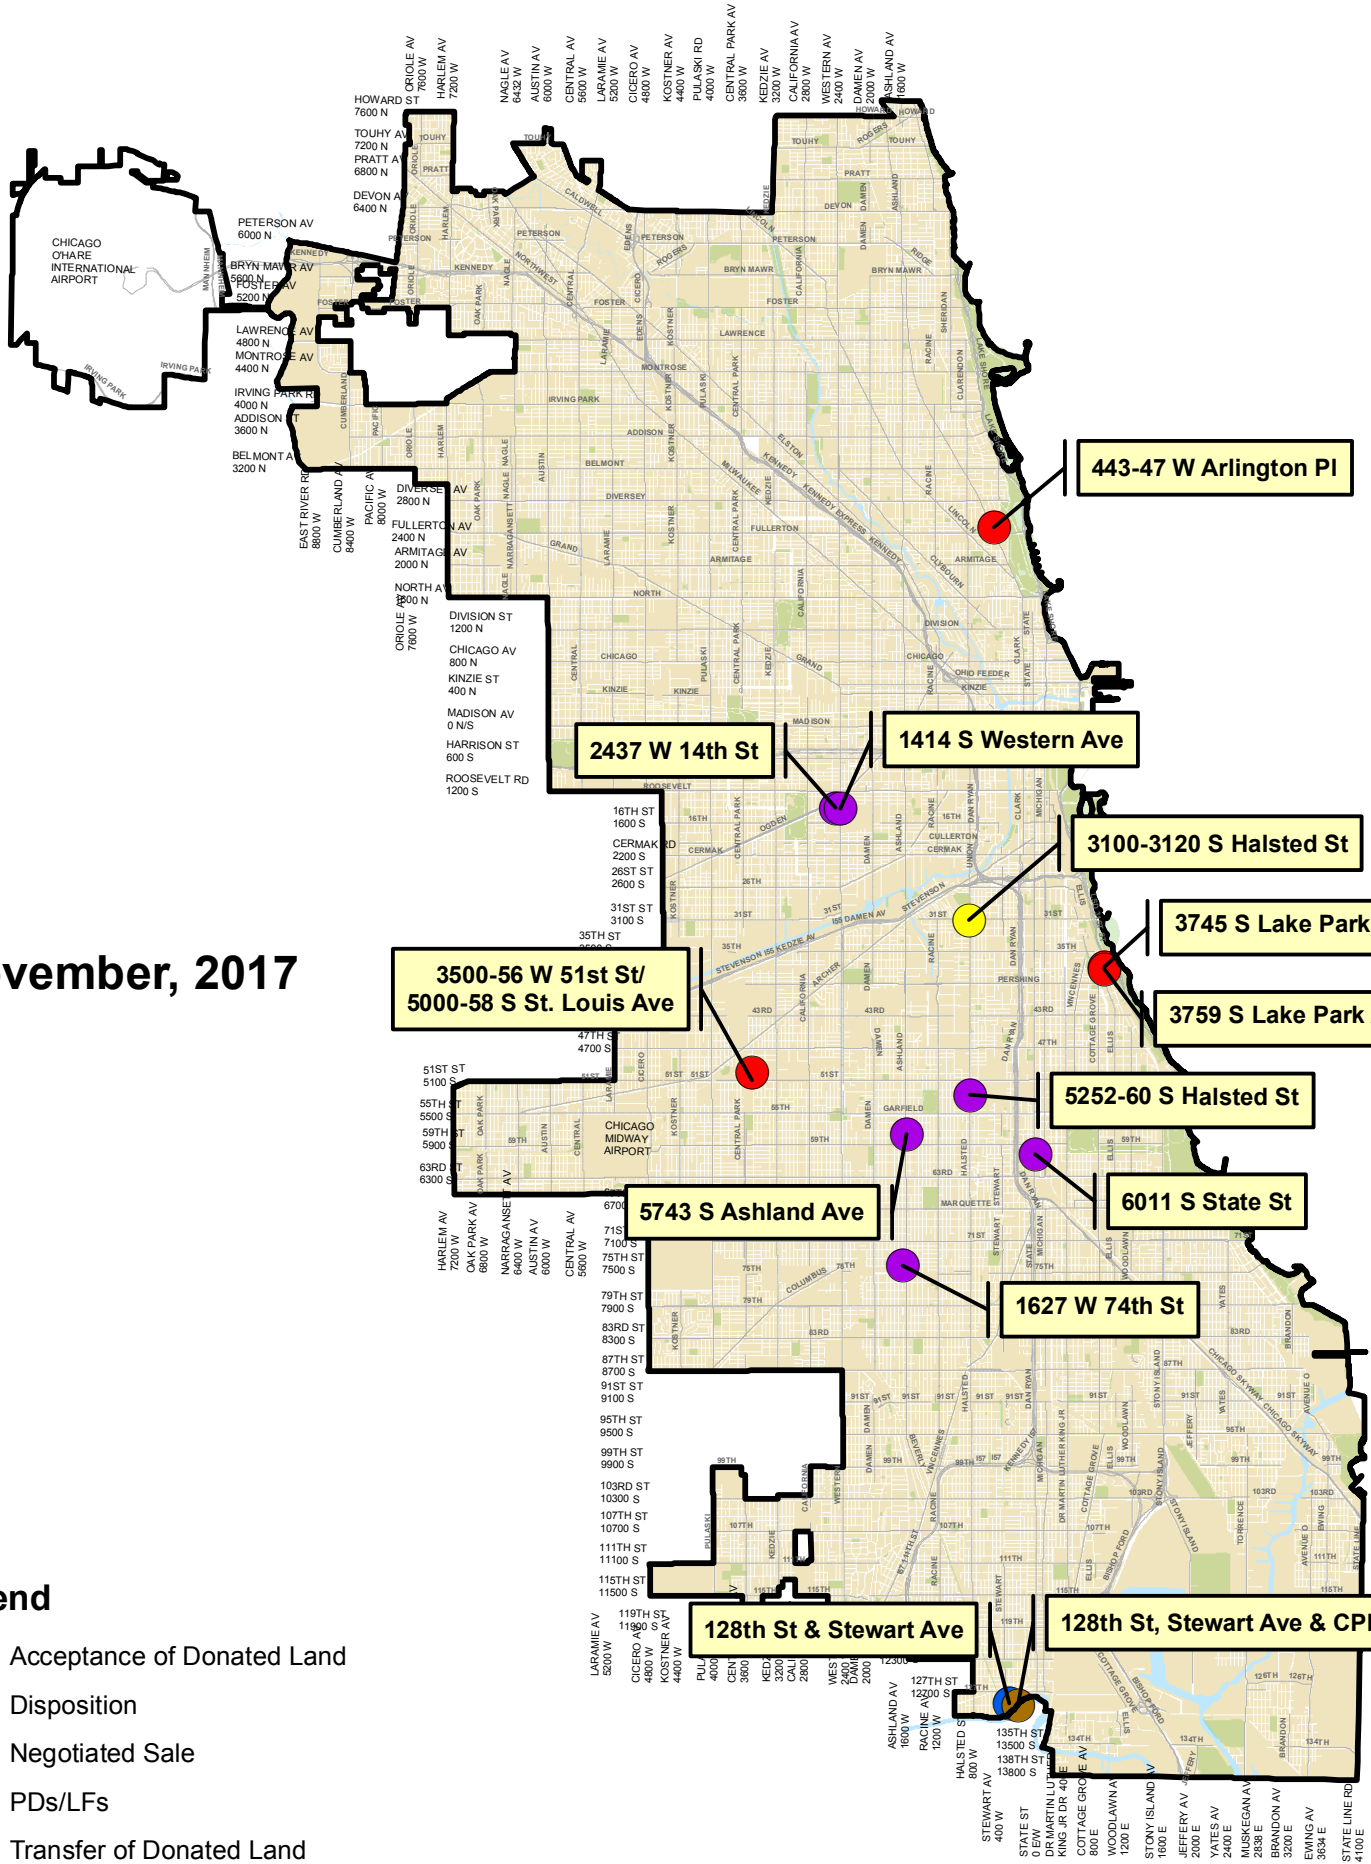

Chicago Plan Commission

DEPARTMENT OF PLANNING AND DEVELOPMENT

DAVID L. REIFMAN
COMMISSIONER

Work Product
Copyright, 2017, City of Chicago

November, 2017

Legend

- Acceptance of Donated Land
- Disposition
- Negotiated Sale
- PDs/LFs
- Transfer of Donated Land