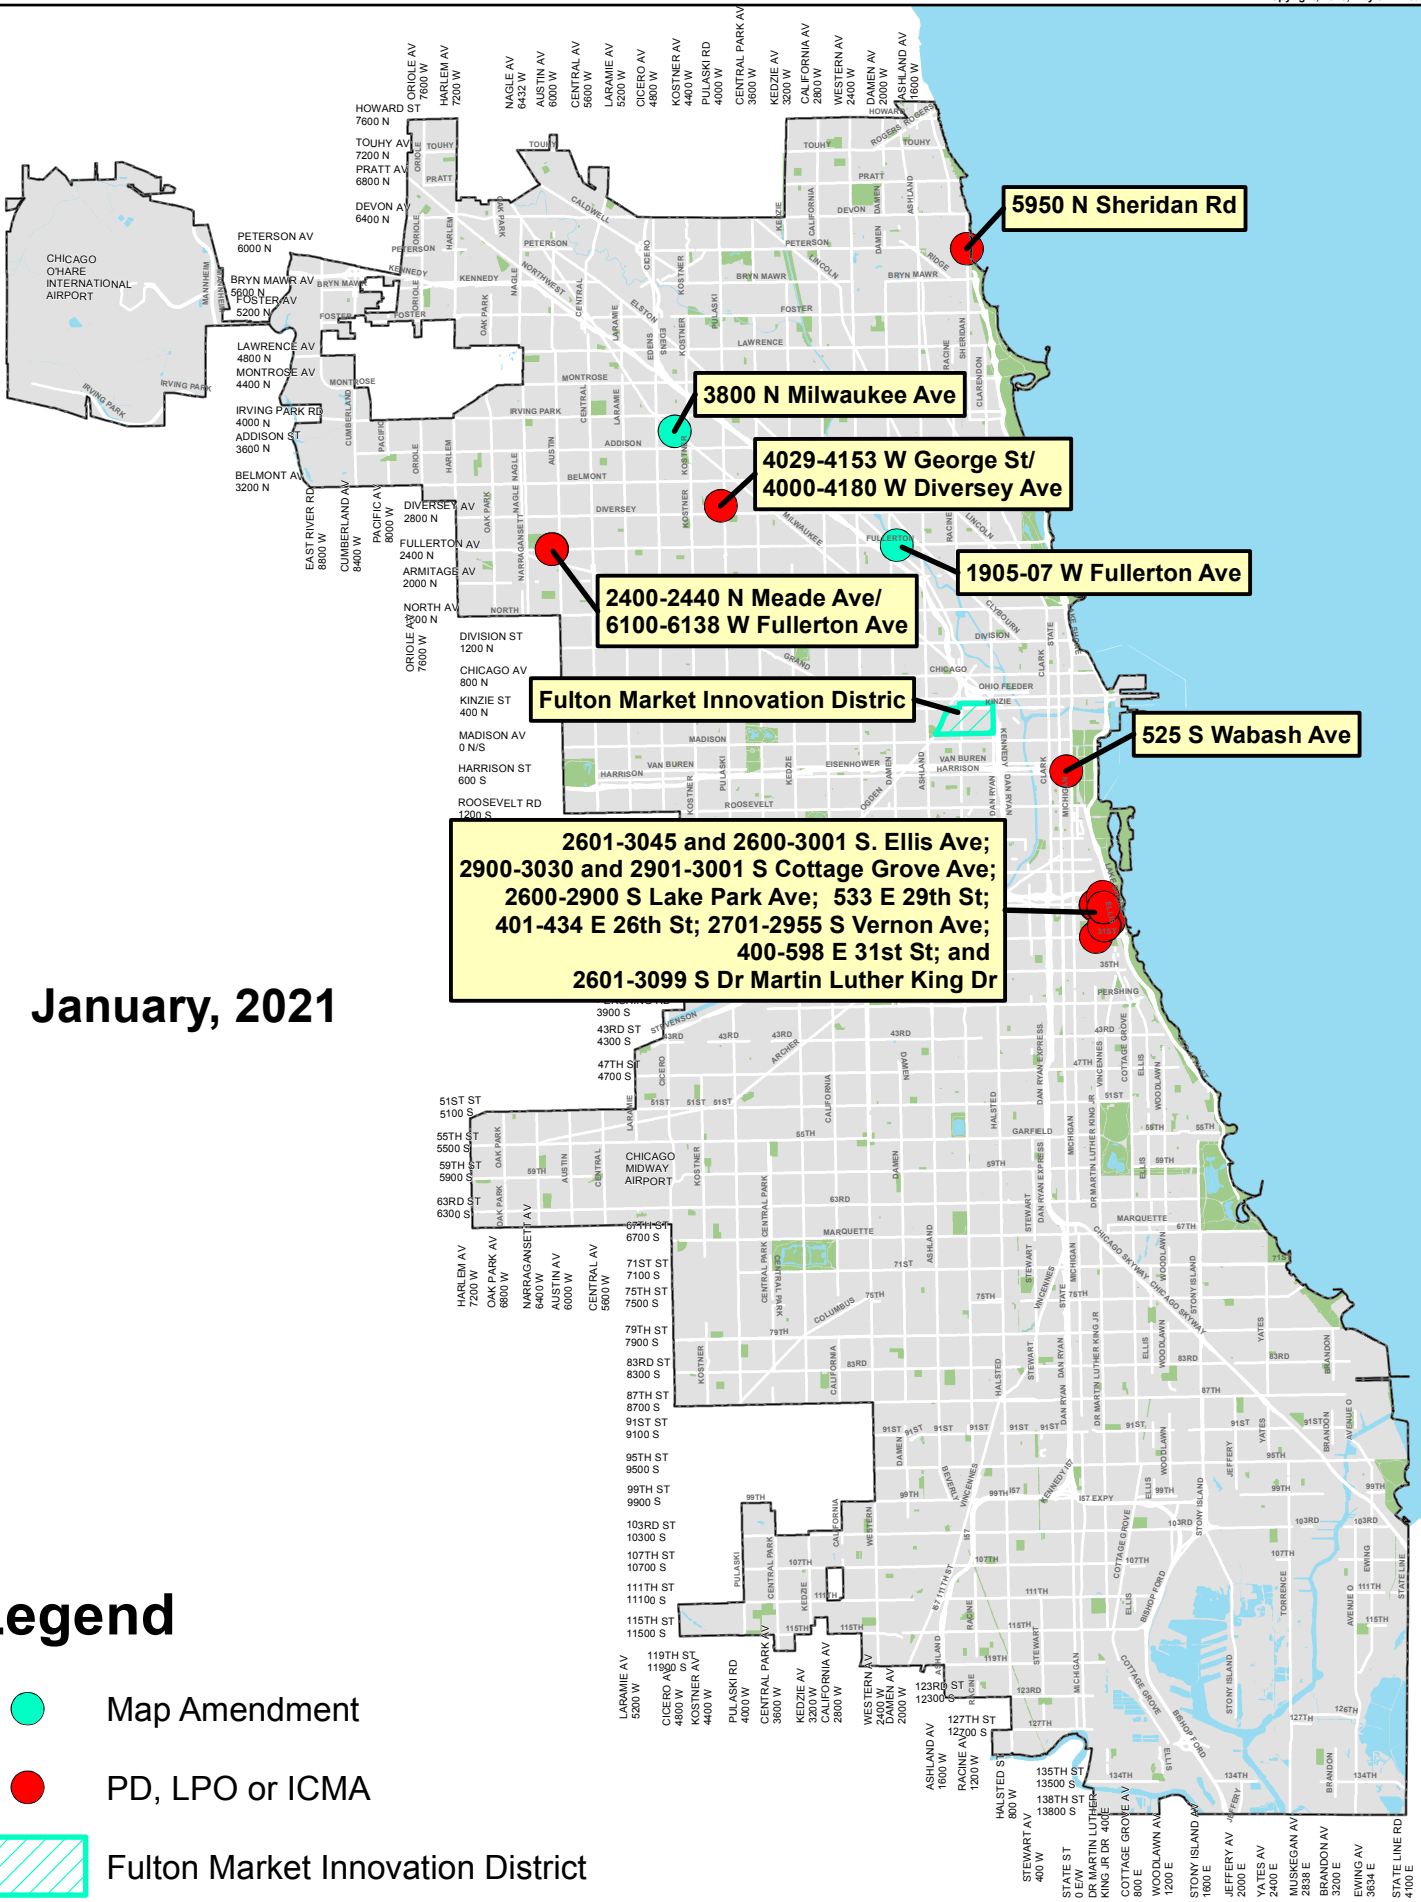

Chicago Plan Commission

January, 2021

Legend

- Map Amendment
- PD, LPO or ICMA
- Fulton Market Innovation District