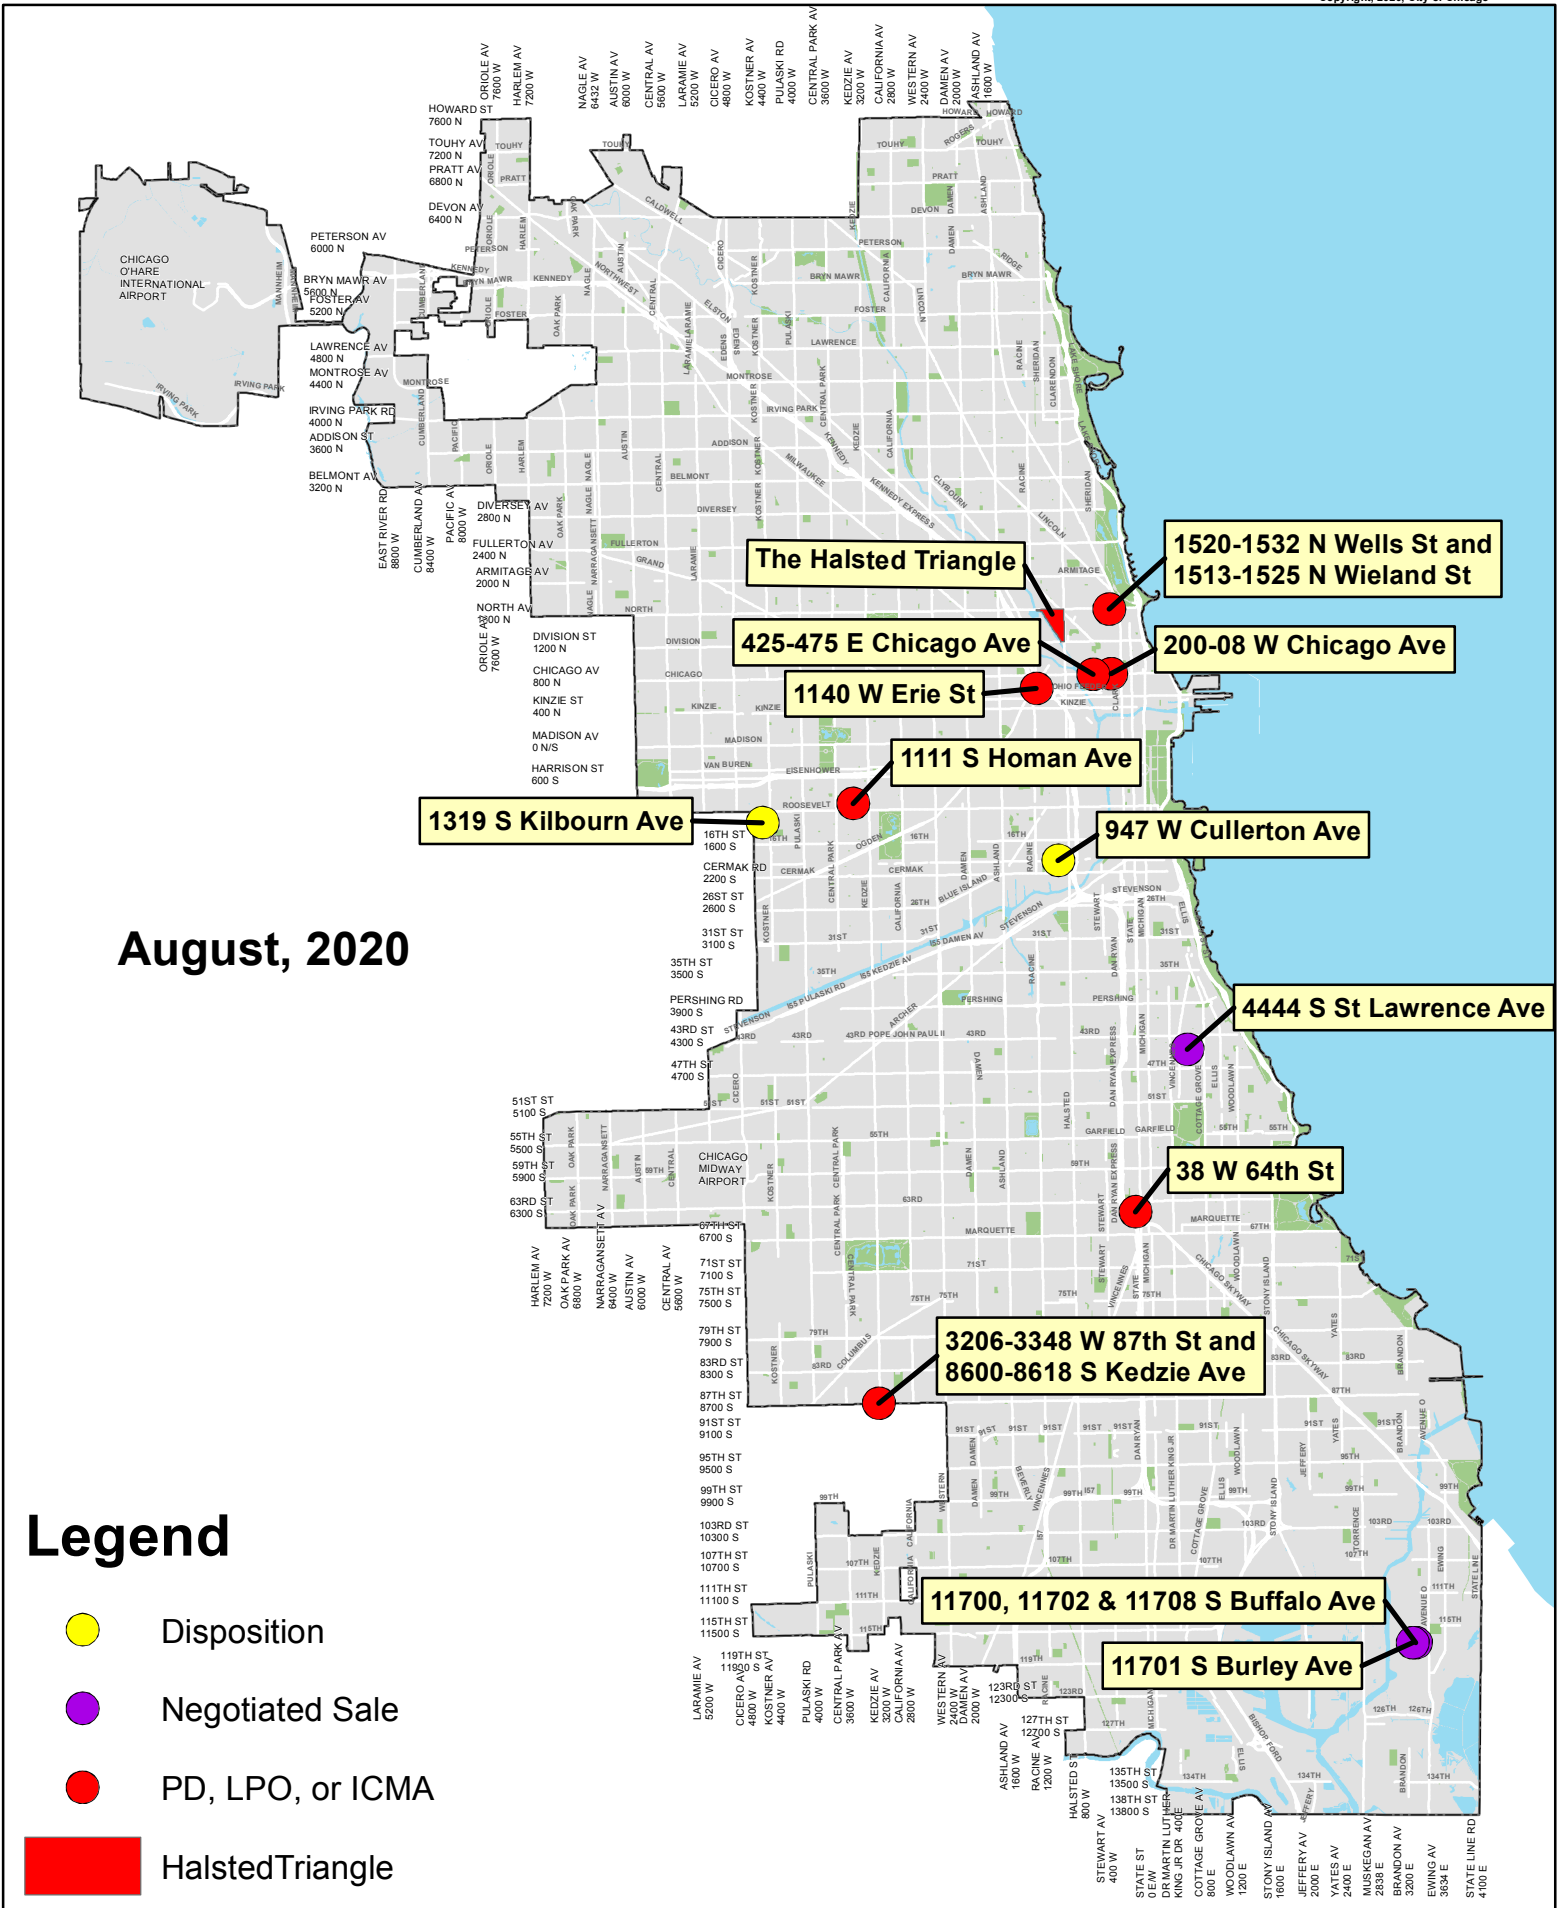

Chicago Plan Commission

August, 2020

Legend

- Disposition
- Negotiated Sale
- PD, LPO, or ICMA
- Halsted Triangle