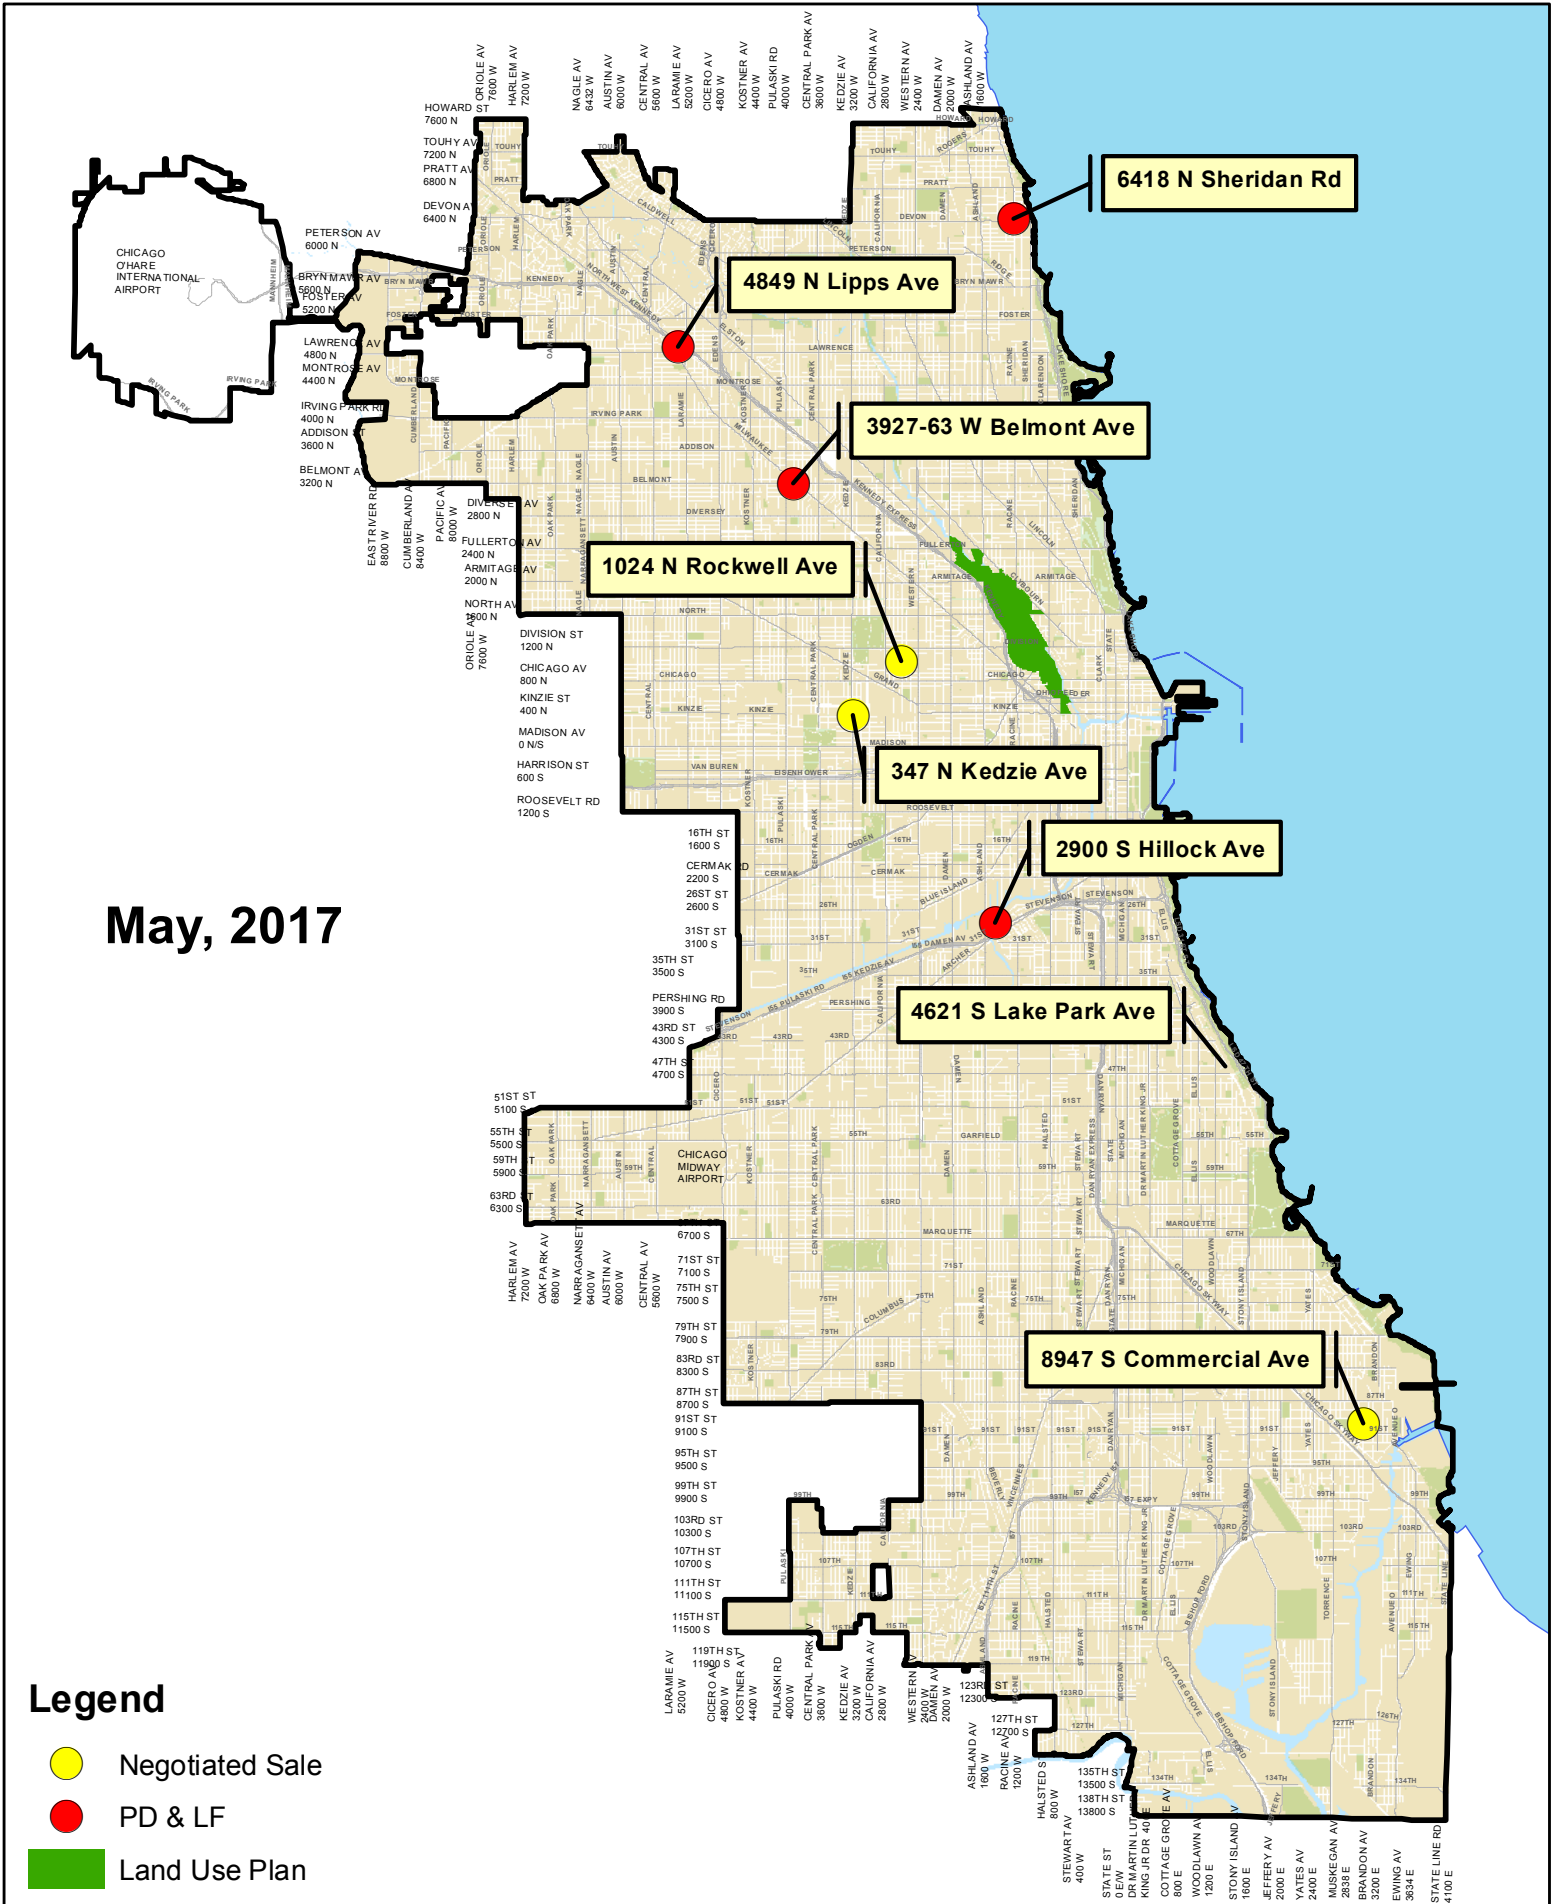

# Chicago Plan Commission

DEPARTMENT OF PLANNING AND DEVELOPMENT  
 DAVID L. REIFMAN  
 COMMISSIONER  
 Work Product  
 Copyright, 2017, City of Chicago

May, 2017

## Legend

- Negotiated Sale
- PD & LF
- Land Use Plan