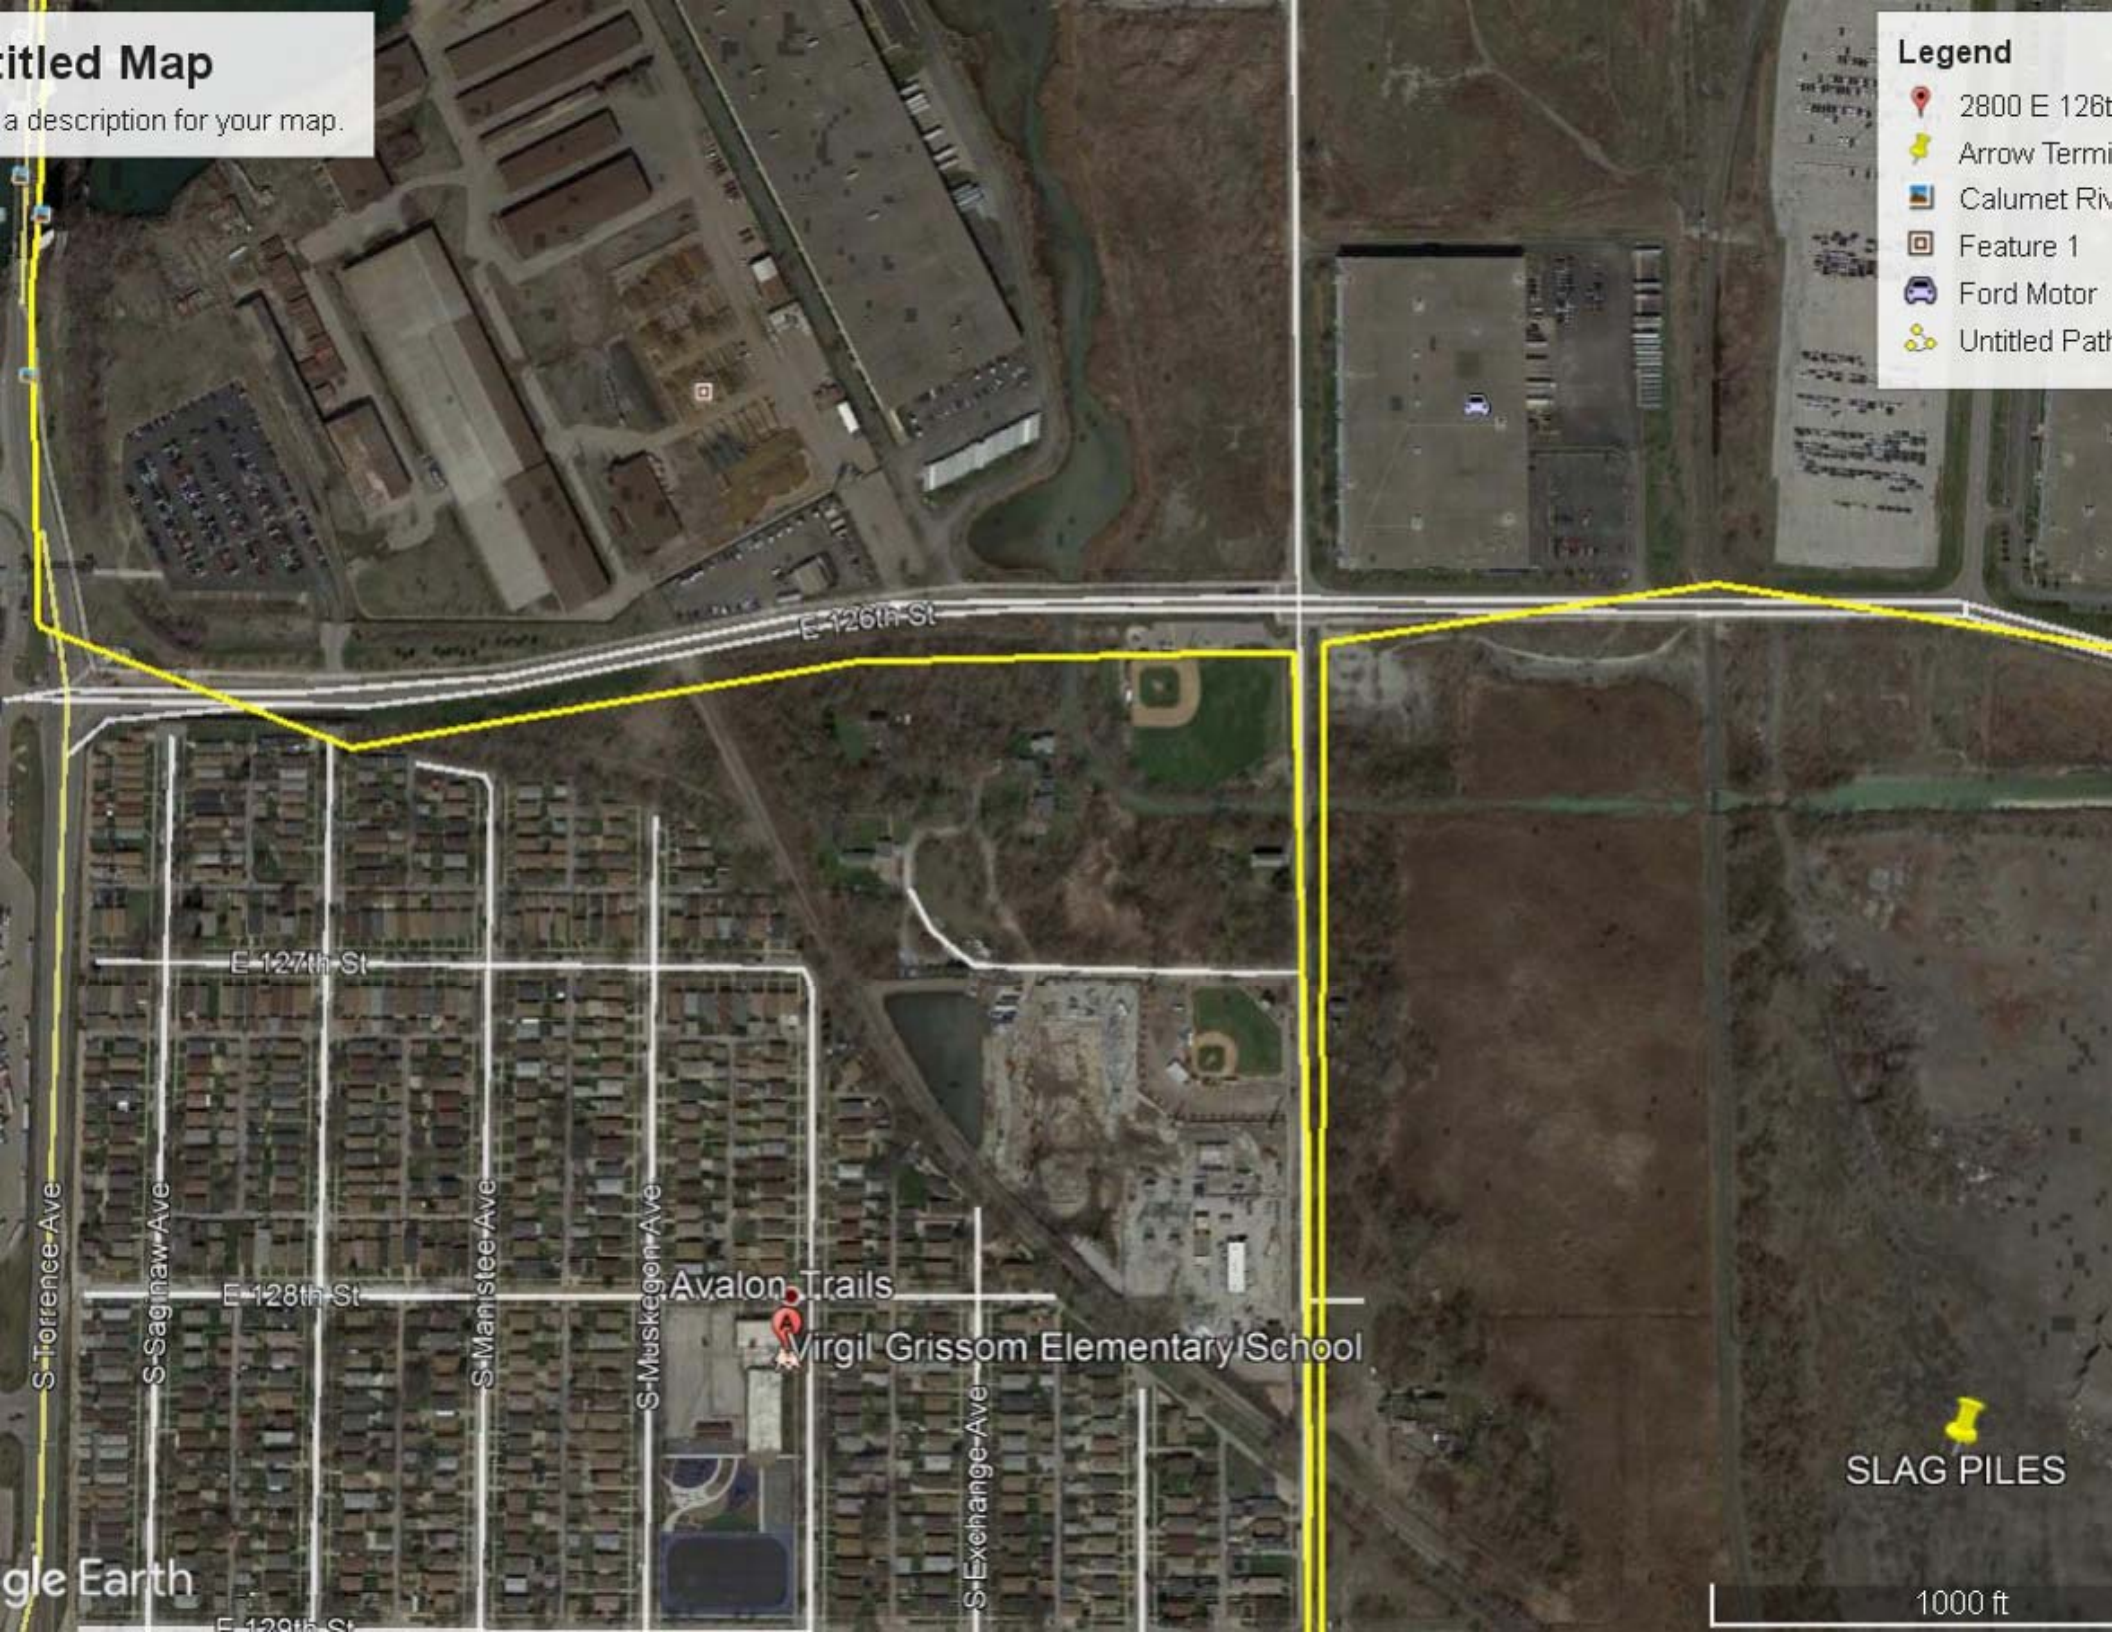

Untitled Map

A description for your map.

Legend

-  2800 E 126th St
-  Arrow Termi
-  Calumet Riv
-  Feature 1
-  Ford Motor
-  Untitled Path

E-126th St

E-127th St

E-128th St

S-Torrence Ave

S-Saginaw Ave

S-Manistee Ave

S-Muskegon Ave

S-Exchange Ave

Avalon Trails

Virgil Grissom Elementary School

SLAG PILES

1000 ft

gle Earth