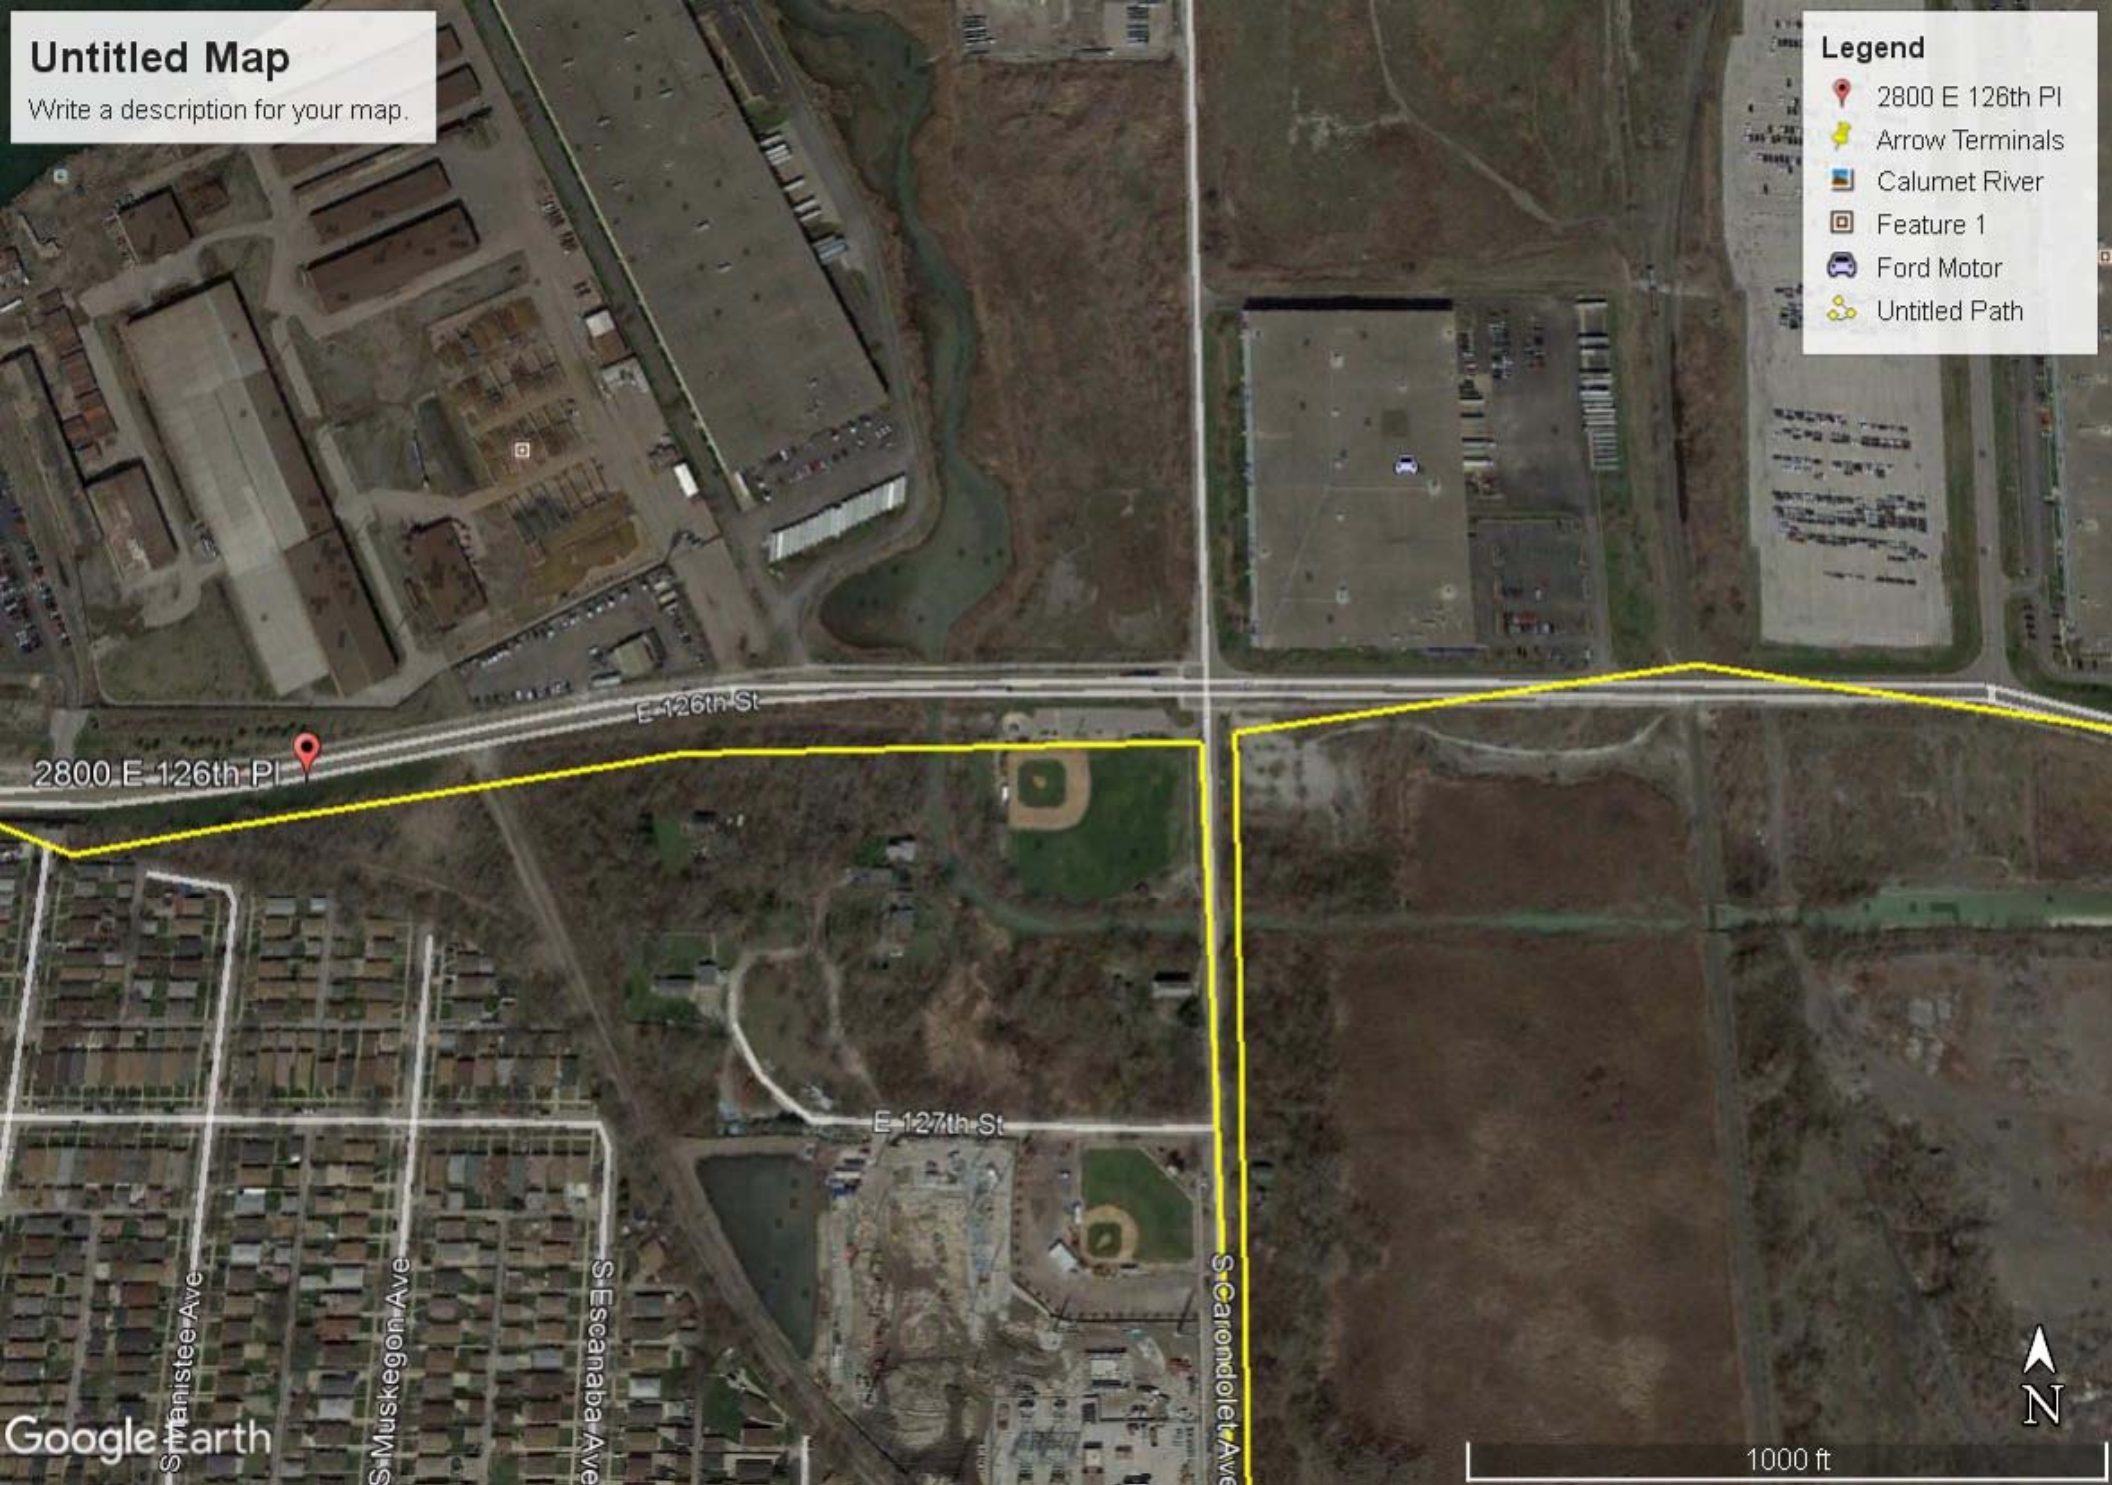

Untitled Map

Write a description for your map.

Legend

-  2800 E 126th Pl
-  Arrow Terminals
-  Calumet River
-  Feature 1
-  Ford Motor
-  Untitled Path

2800 E 126th Pl

E-126th St

E 127th St

S Manistee Ave

S Muskegon Ave

S Escanaba Ave

S Carondelet Ave

Google Earth

1000 ft