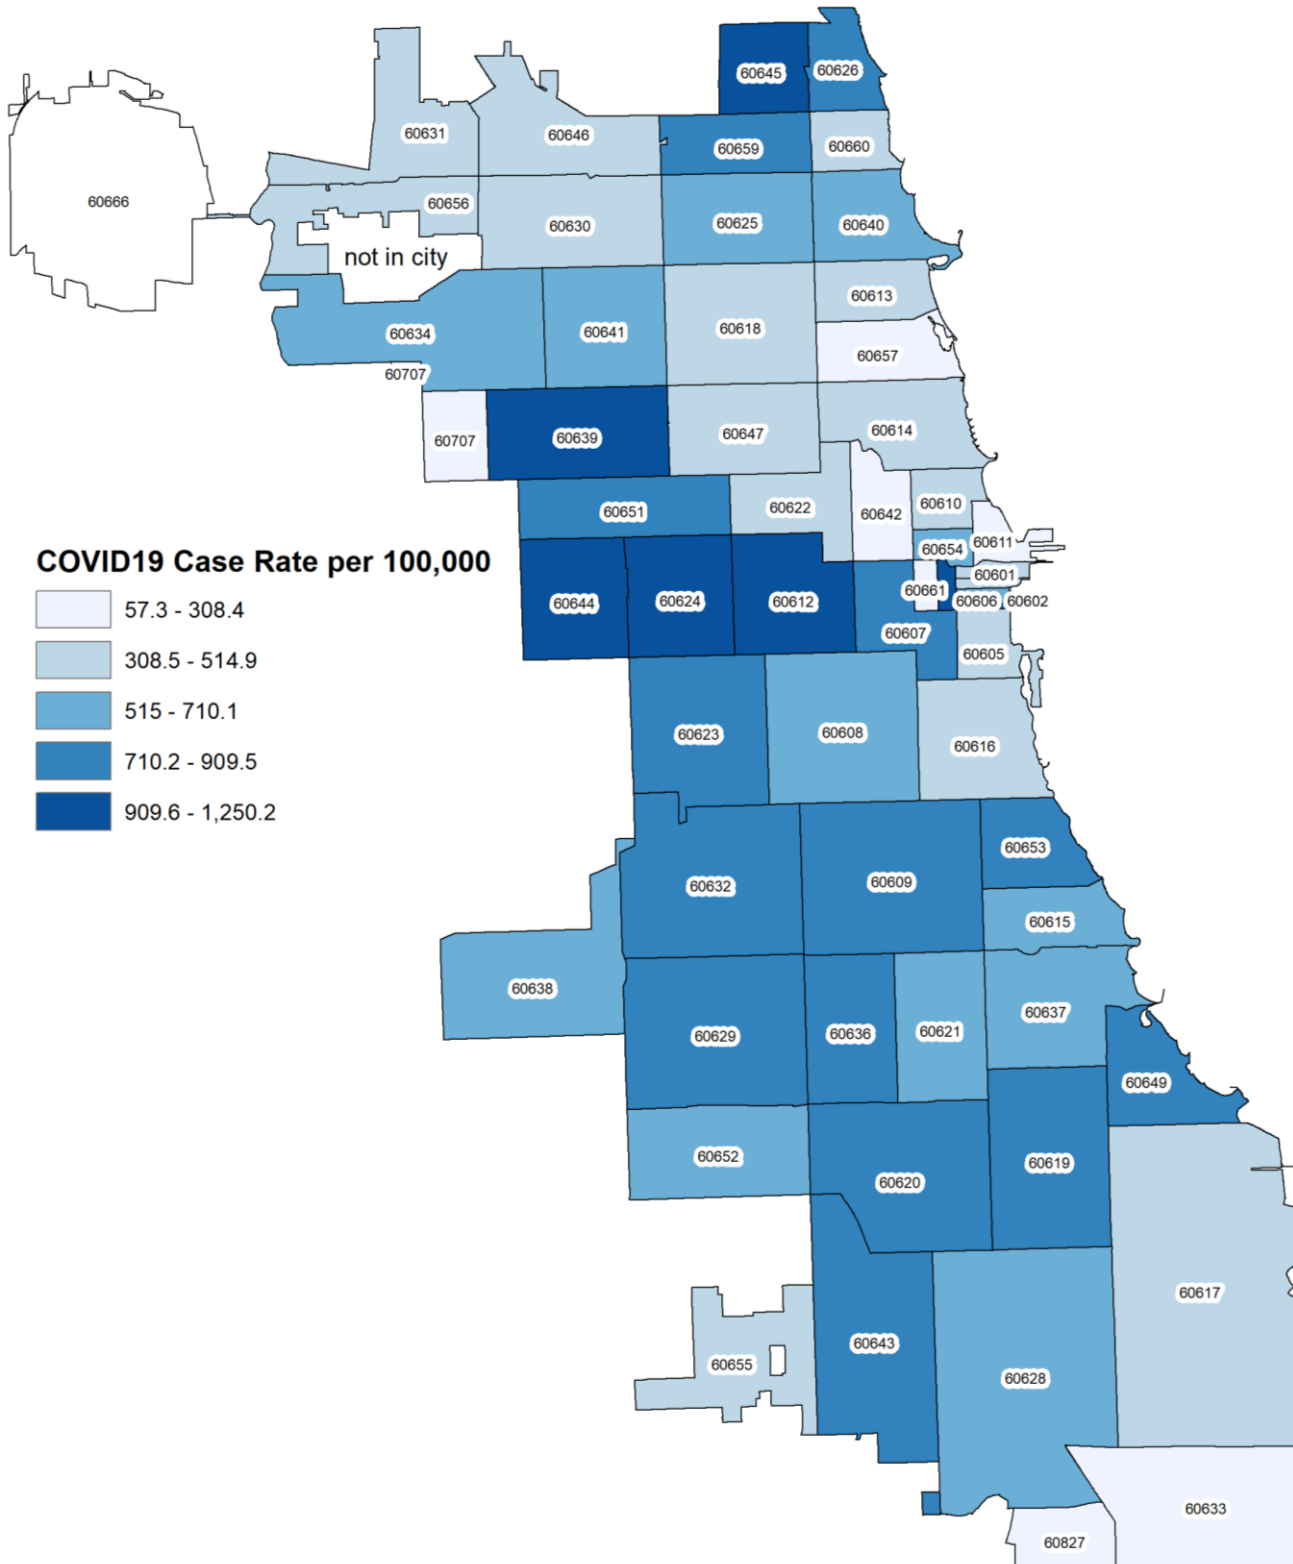

# CHICAGO COVID-19: Case Rates by Zip code

April 27, 2020

**COVID19 Case Rate per 100,000 population among Chicago residents  
by Chicago zip code n=17,633\* through April 26, 2020**

**Note: This map includes Chicago residents only.**

**\*17,633 out of 17,927 cases had valid Chicago zip codes.**

**Data Source: Providers reporting to CDPH through the Illinois National Electronic Disease Surveillance System**