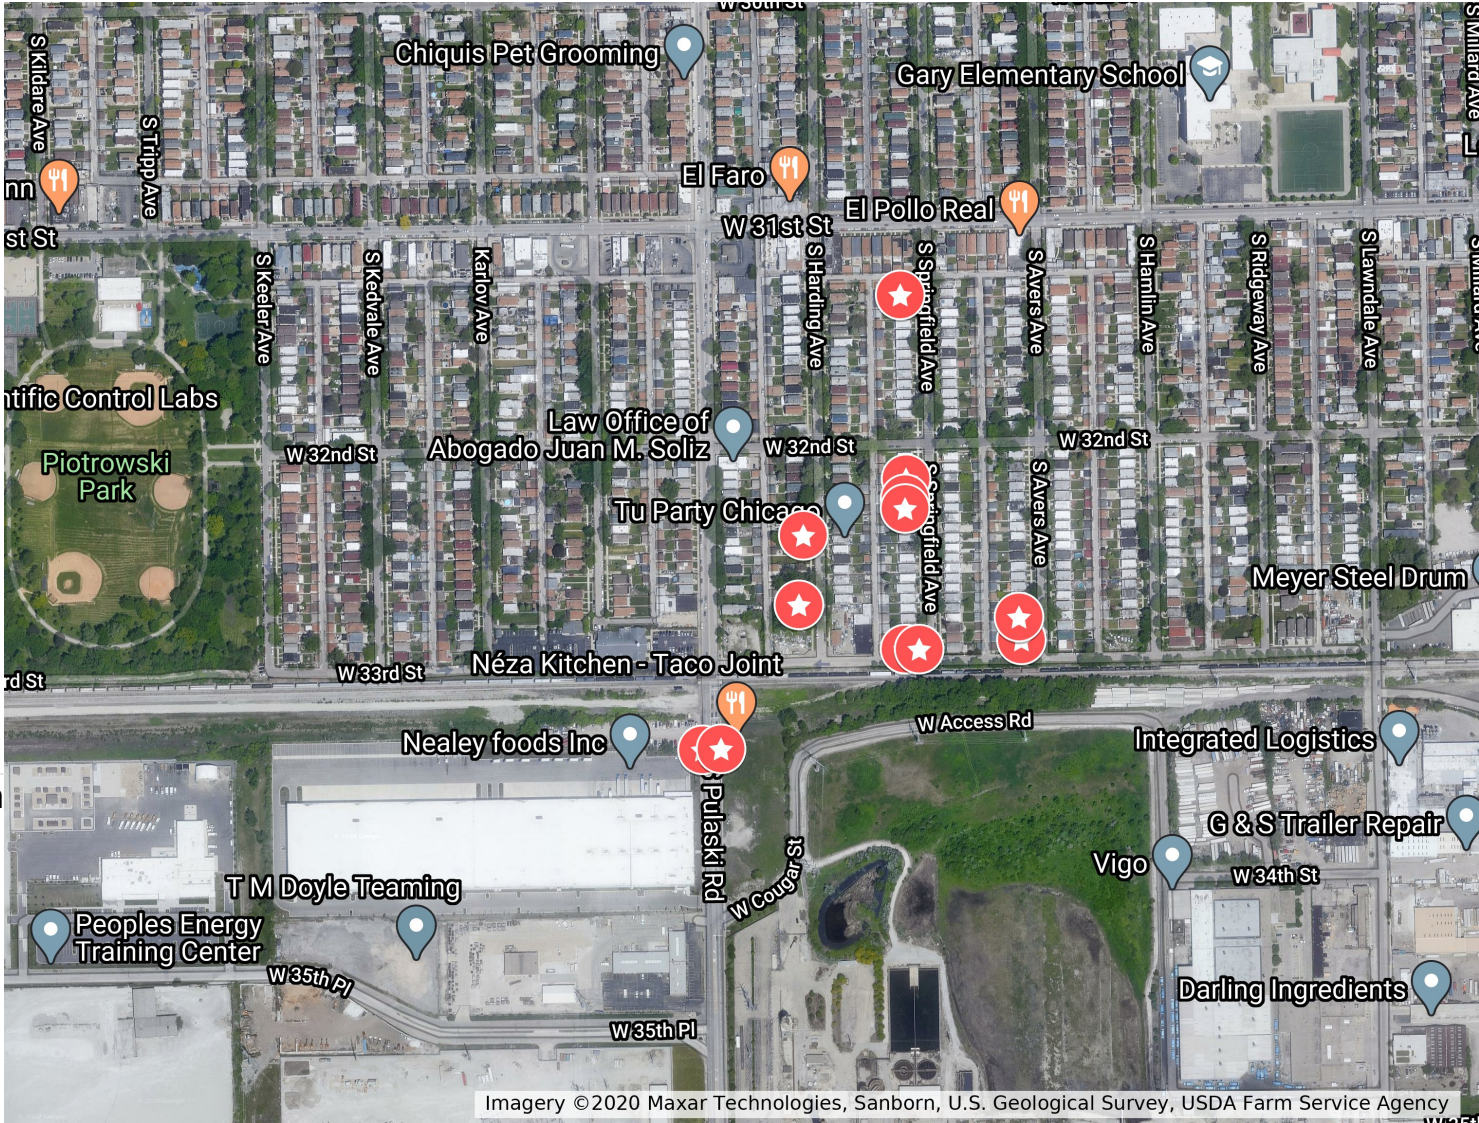

Dust Sampling Site Locations

Sample Sites

- ★ Sample Site 1
- ★ Sample Site 2
- ★ Sample Site 3
- ★ Sample Site 4
- ★ Sample Site 5
- ★ Sample Site 6
- ★ Sample Site 7
- ★ Sample Site 8
- ★ Sample Site 9
- ★ Sample Site 10
- ★ Sample Site 11
- ★ Sample Site 12
- ★ Sample Site 13
- ★ Sample Site 14

14 dust sample locations taken off vehicles.

Imagery ©2020 Maxar Technologies, Sanborn, U.S. Geological Survey, USDA Farm Service Agency