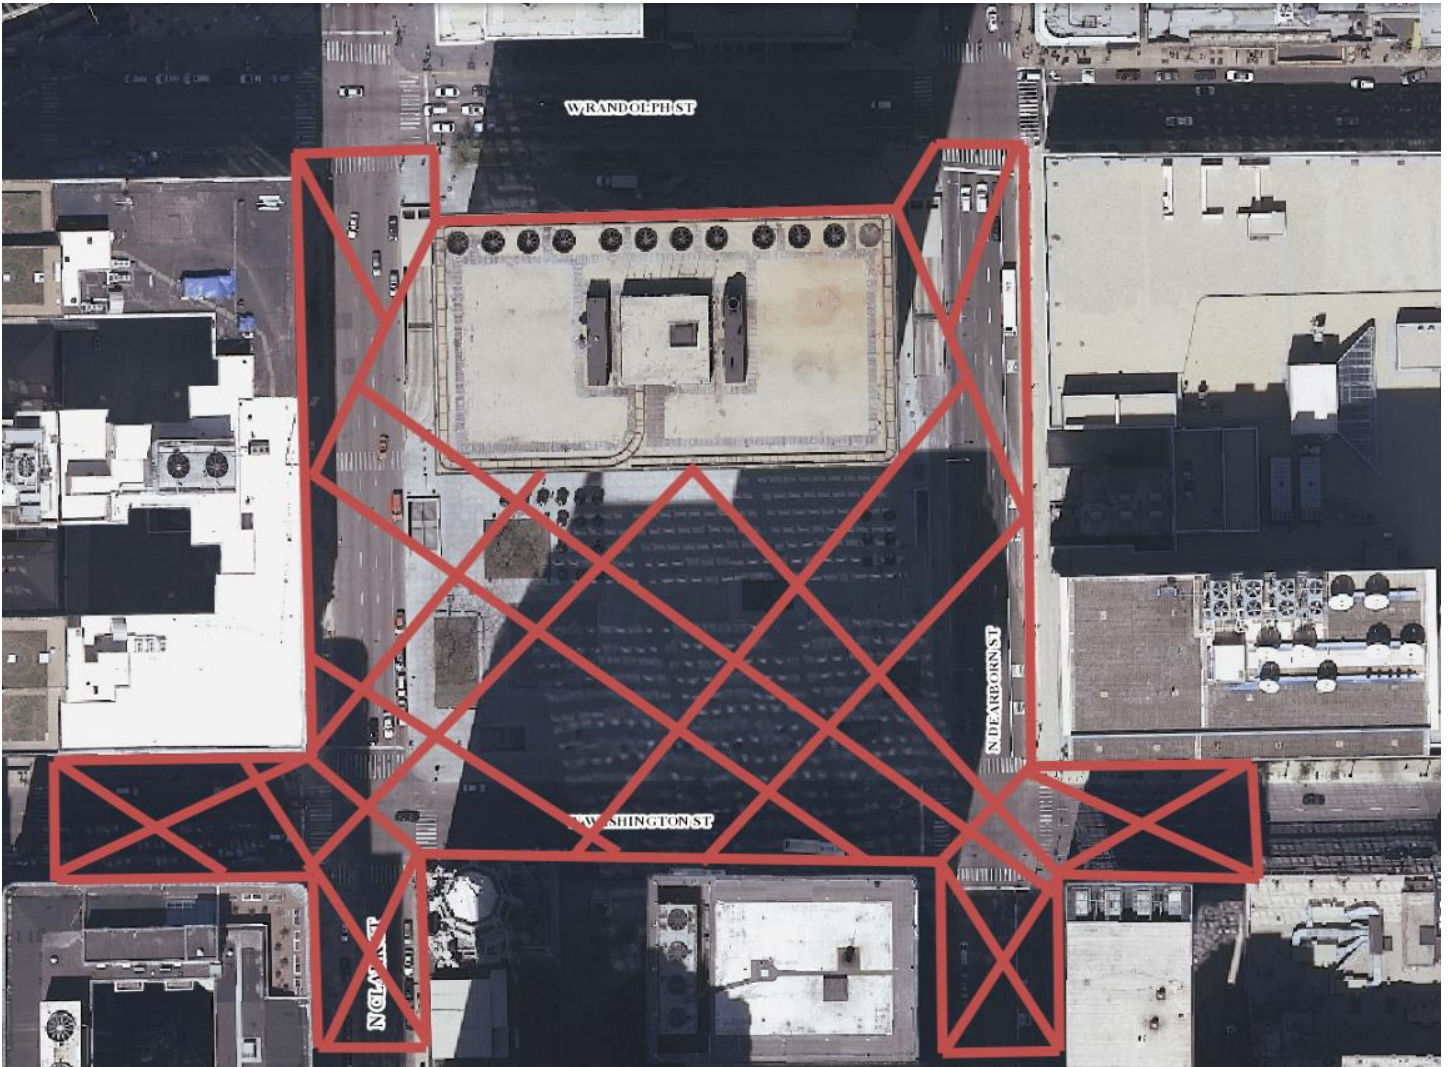

**2022 Christkindlmarket at Daley Plaza  
TNP, Taxi, and Livery Geofence Boundaries  
and/or NO drop-off or pick-up zone  
Daily from November 18<sup>th</sup> – December 24<sup>th</sup>, 2022 (1030hrs – 2115hrs)**

The Office of Emergency Management and Communications (OEMC), in conjunction with the Chicago Police Department, requires the following to ensure public safety:

- **Taxis, TNPs, and liveries must not drop-off and pick-up within the geofence boundaries.**
  - No pick-up or drop-off on on-ramps, off-ramps, medians, turning lanes, shoulders, and emergency pull-offs. (Strictly enforced)
  - No vehicles, stopping, standing or parking in bus or bicycle lanes, fire lanes, sidewalk crossings, etc. (Strictly enforced)