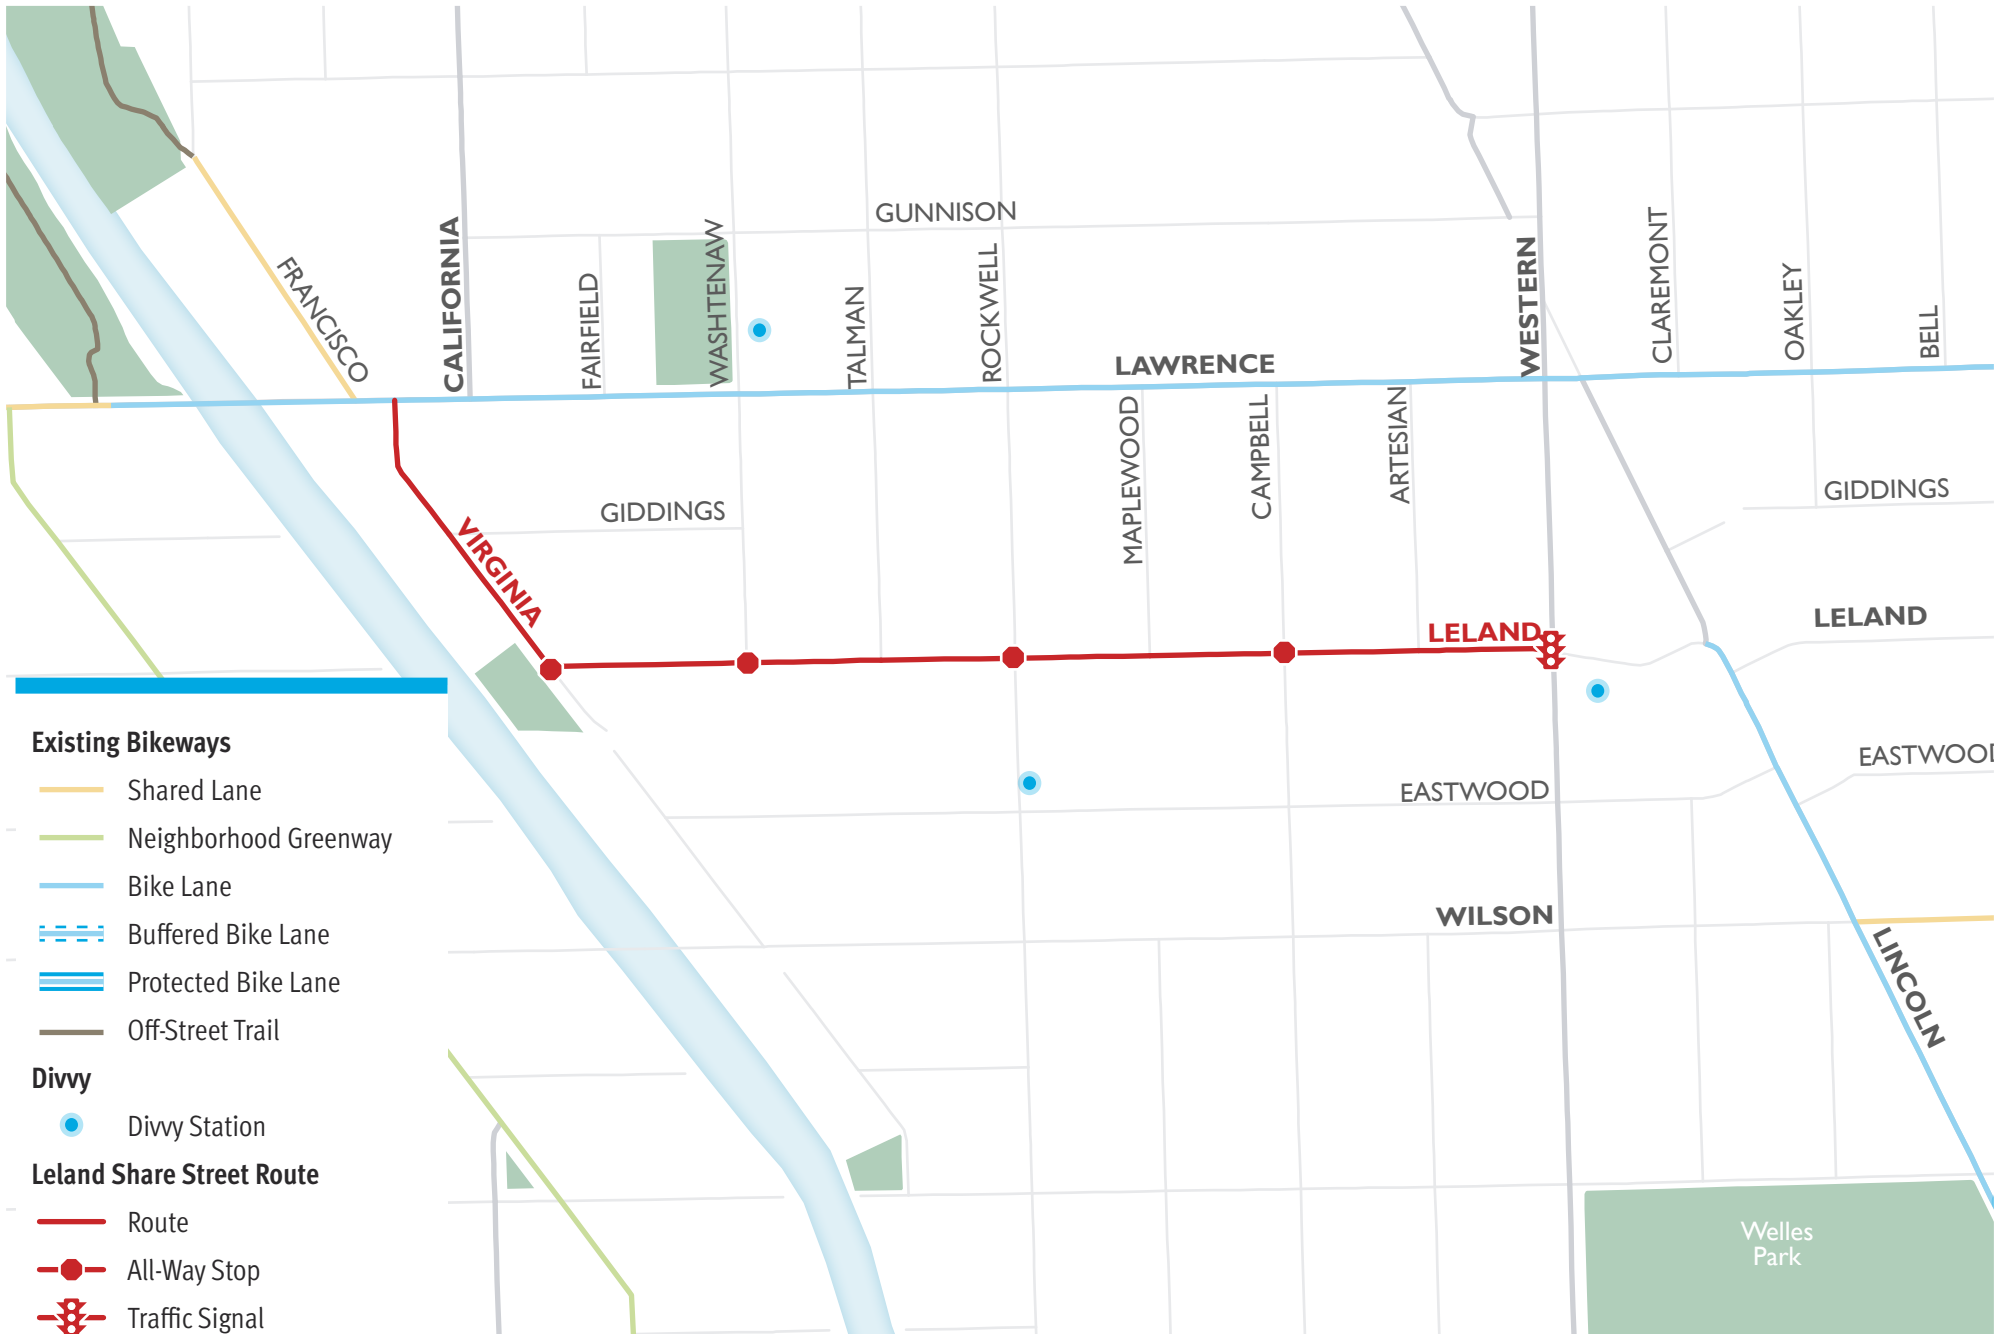

LELAND SHARED STREET

Existing Bikeways

- Shared Lane
- Neighborhood Greenway
- Bike Lane
- Buffered Bike Lane
- Protected Bike Lane
- Off-Street Trail

Divvy

- Divvy Station

Leland Share Street Route

- Route
- All-Way Stop
- Traffic Signal