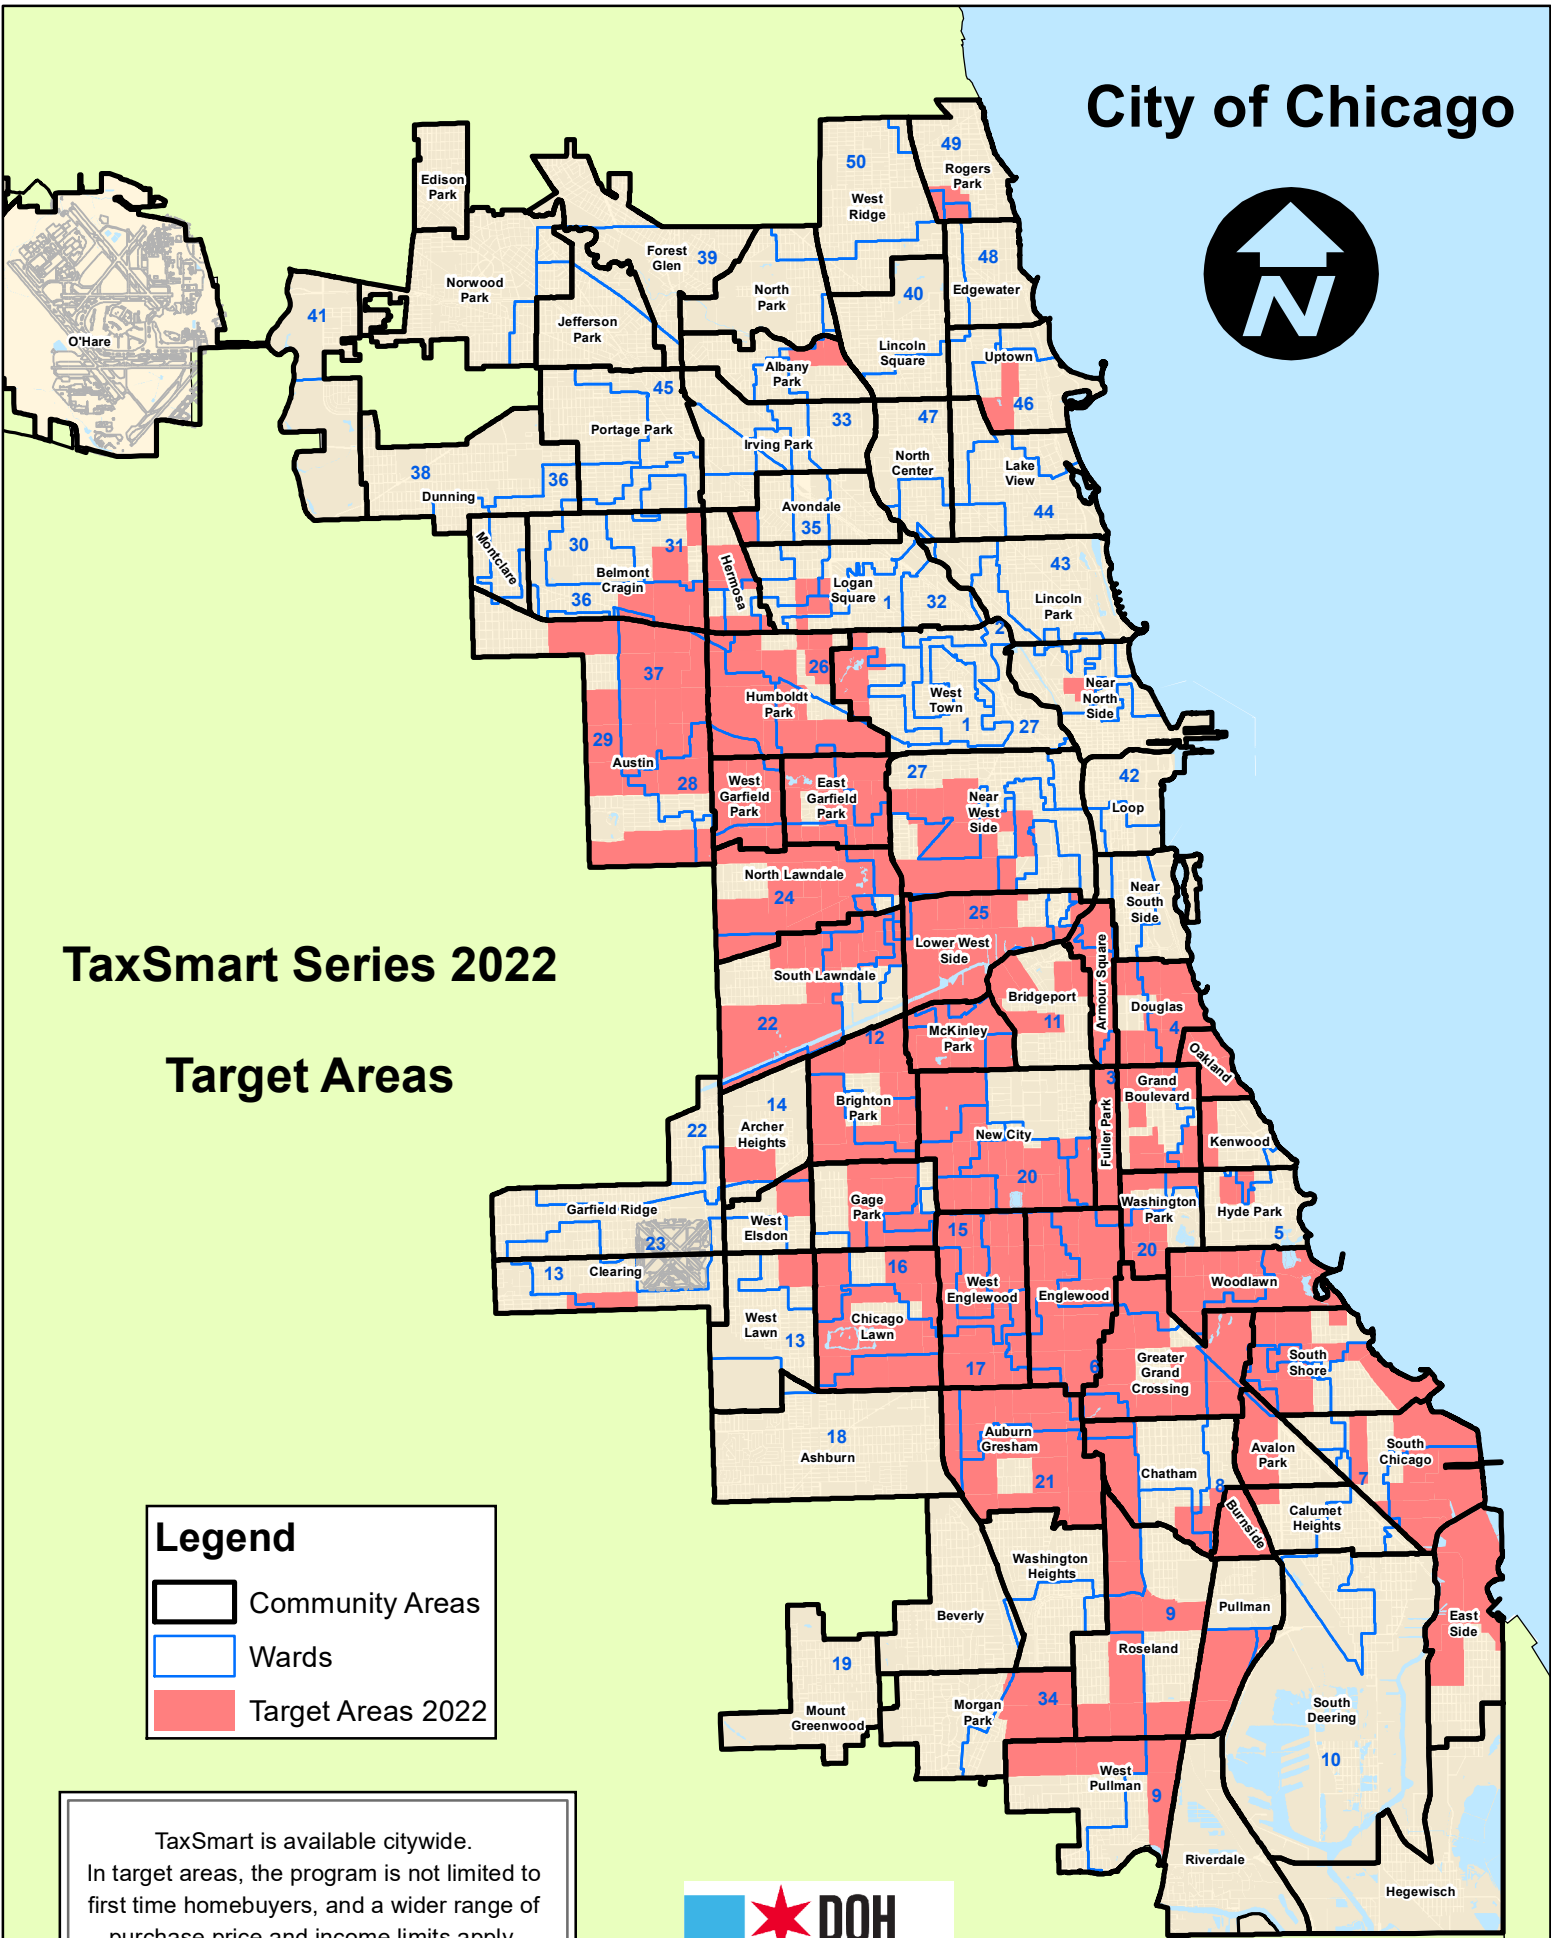

# City of Chicago

### Target Areas

**Legend**

- Community Areas
- Wards
- Target Areas 2022

TaxSmart is available citywide. In target areas, the program is not limited to first time homebuyers, and a wider range of purchase price and income limits apply.