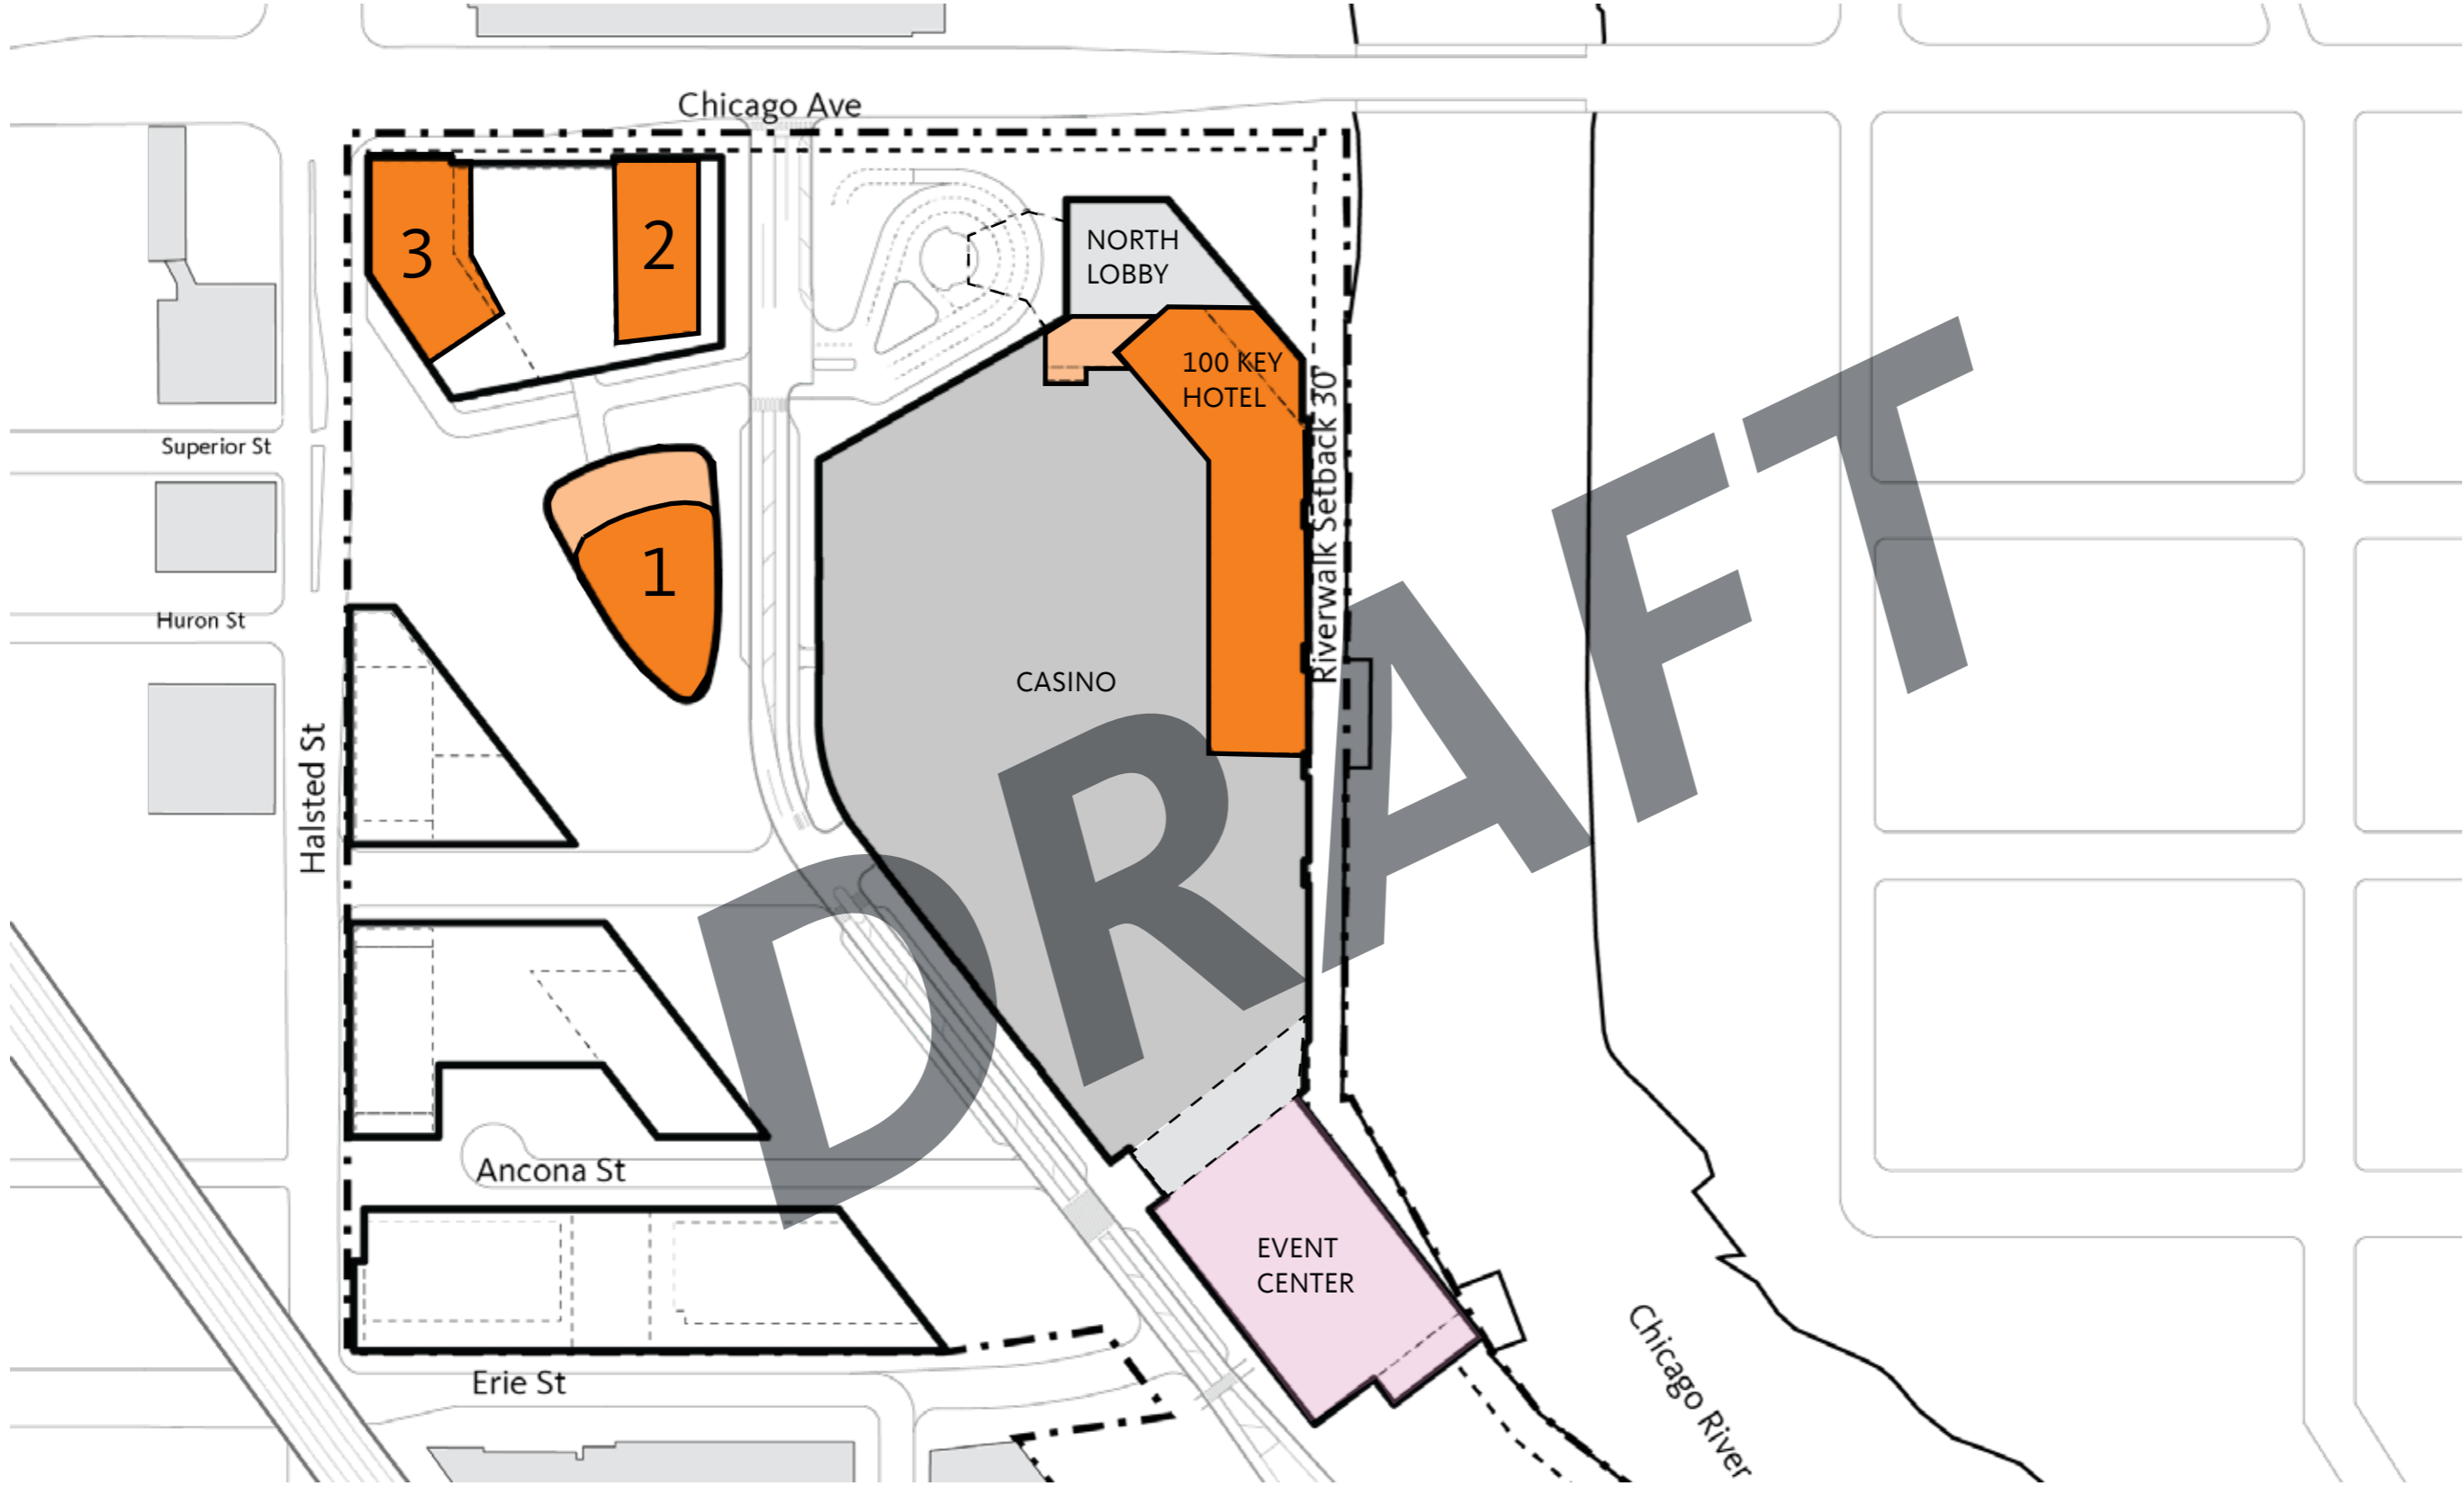

Bally's Chicago Update

January 24, 2024

DRAFT

PHASE 1

PHASE 2 (OVER YEARS)

PHASE 2- 400 KEYS HOTEL LOCATIONS STUDIES

BALLY'S LANDING

CITY'S EDGE

DRAFT

RIVERWALK

SOUTH PARK

DRM

ENTERTAINMENT HUB

DROP-OFF / PORTE COCHERE

BALLY'S LANDING