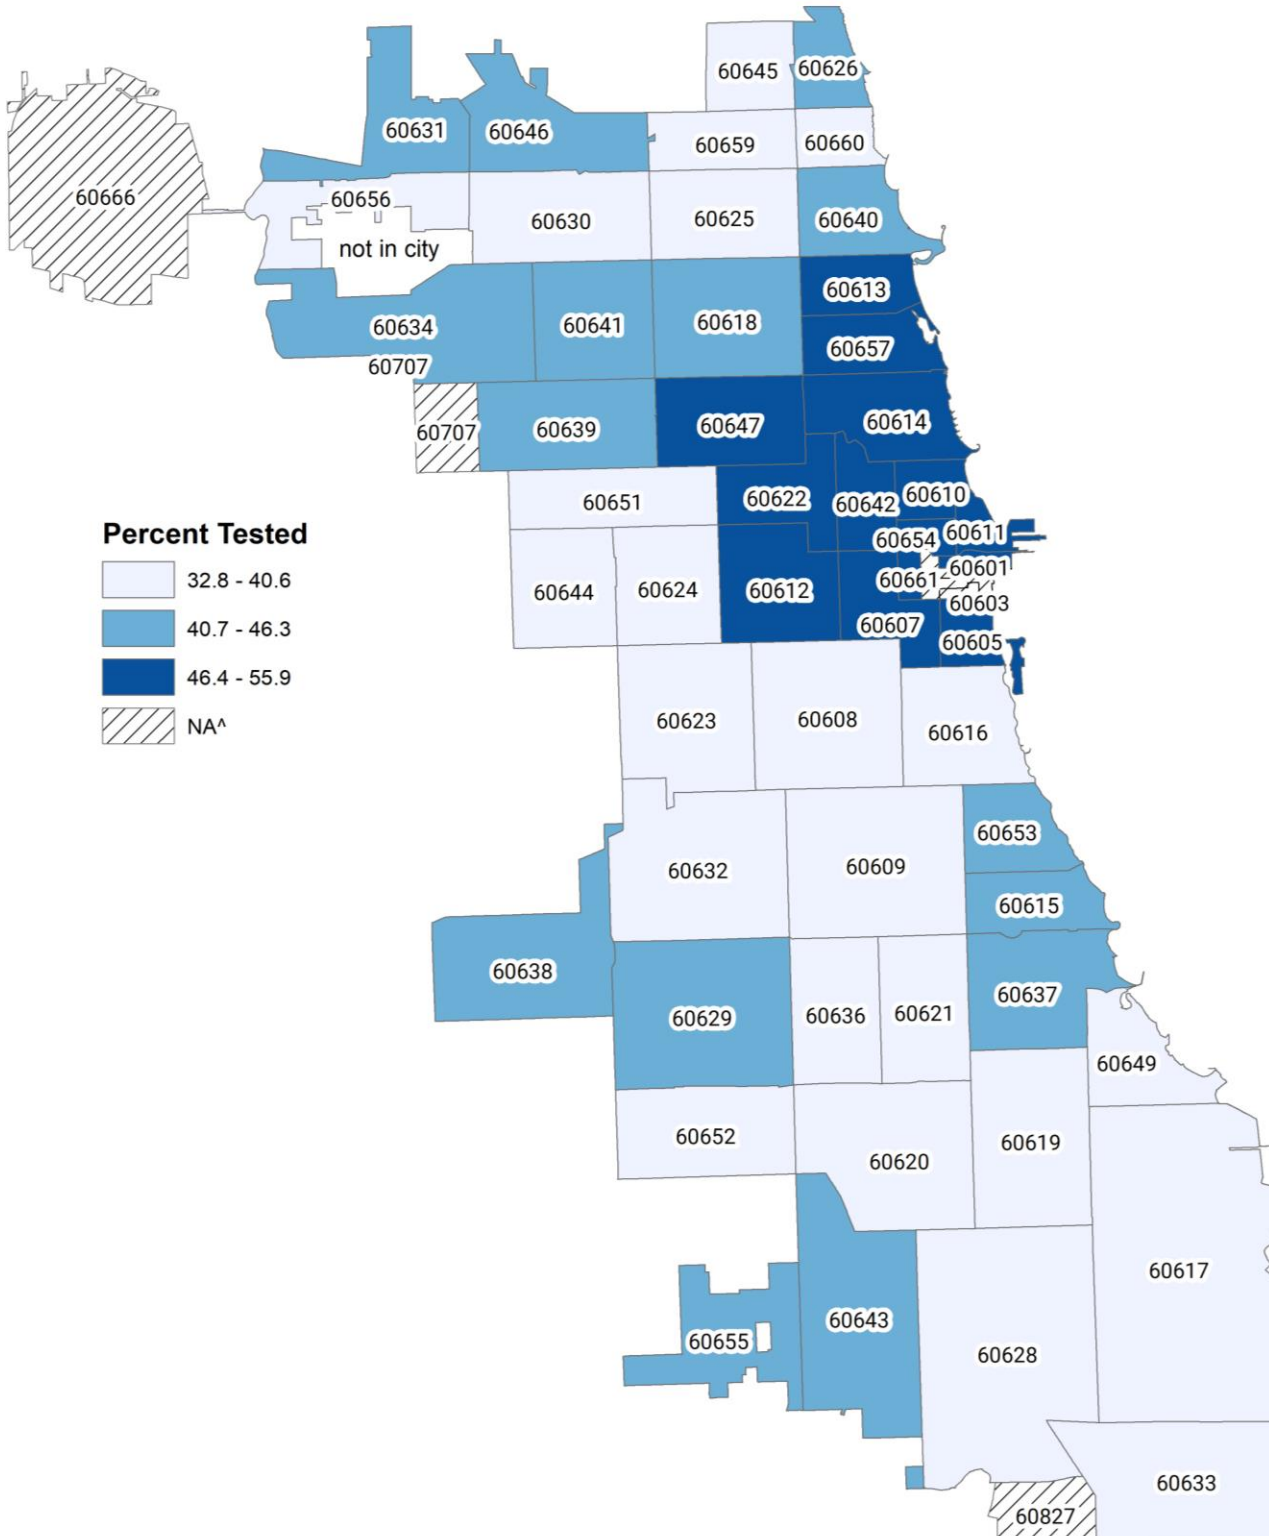

# CHICAGO COVID-19: Percent Tested by Zip code

January 29, 2021

**COVID-19 Testing Rates by Population**  
**Chicago zip code n=1,168,245\* through January 27, 2021**

\* Please note that 1,168,245 out of 1,214,797 COVID-19 tests with a valid Chicago zip code are shown on this map.

^Zip codes with low population or zip codes that extend outside city of Chicago boundary.

Data Source: Providers reporting to CDPH through the Illinois National Electronic Disease Surveillance System; US Census Bureau, American Community Survey 2018 5-year estimates.