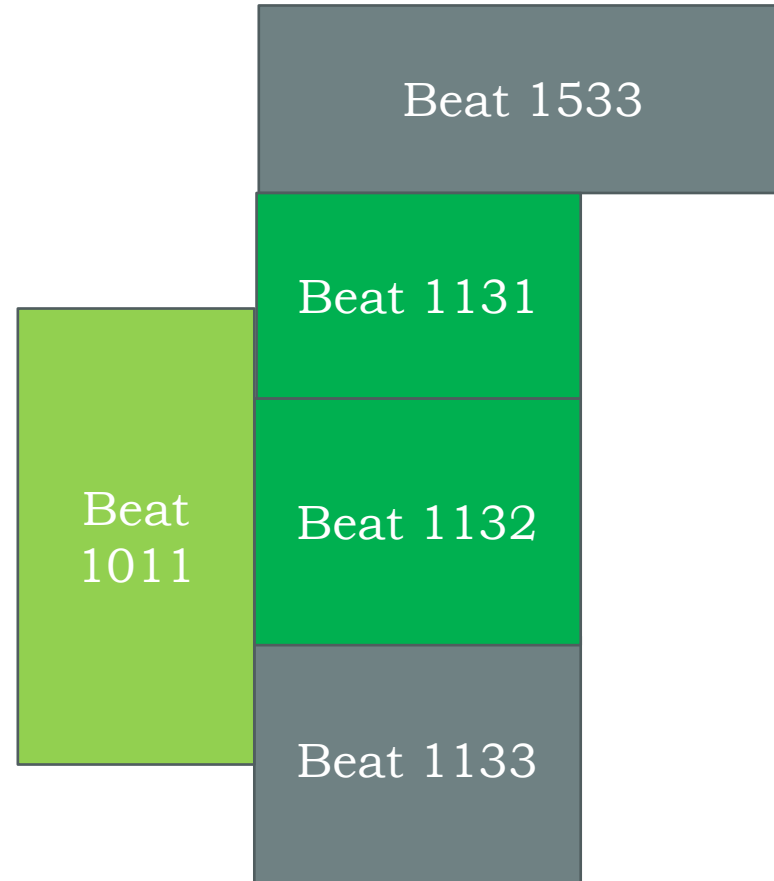

Zone 1 – Austin, North Lawndale & WGP

Tuesdays at 3:30pm