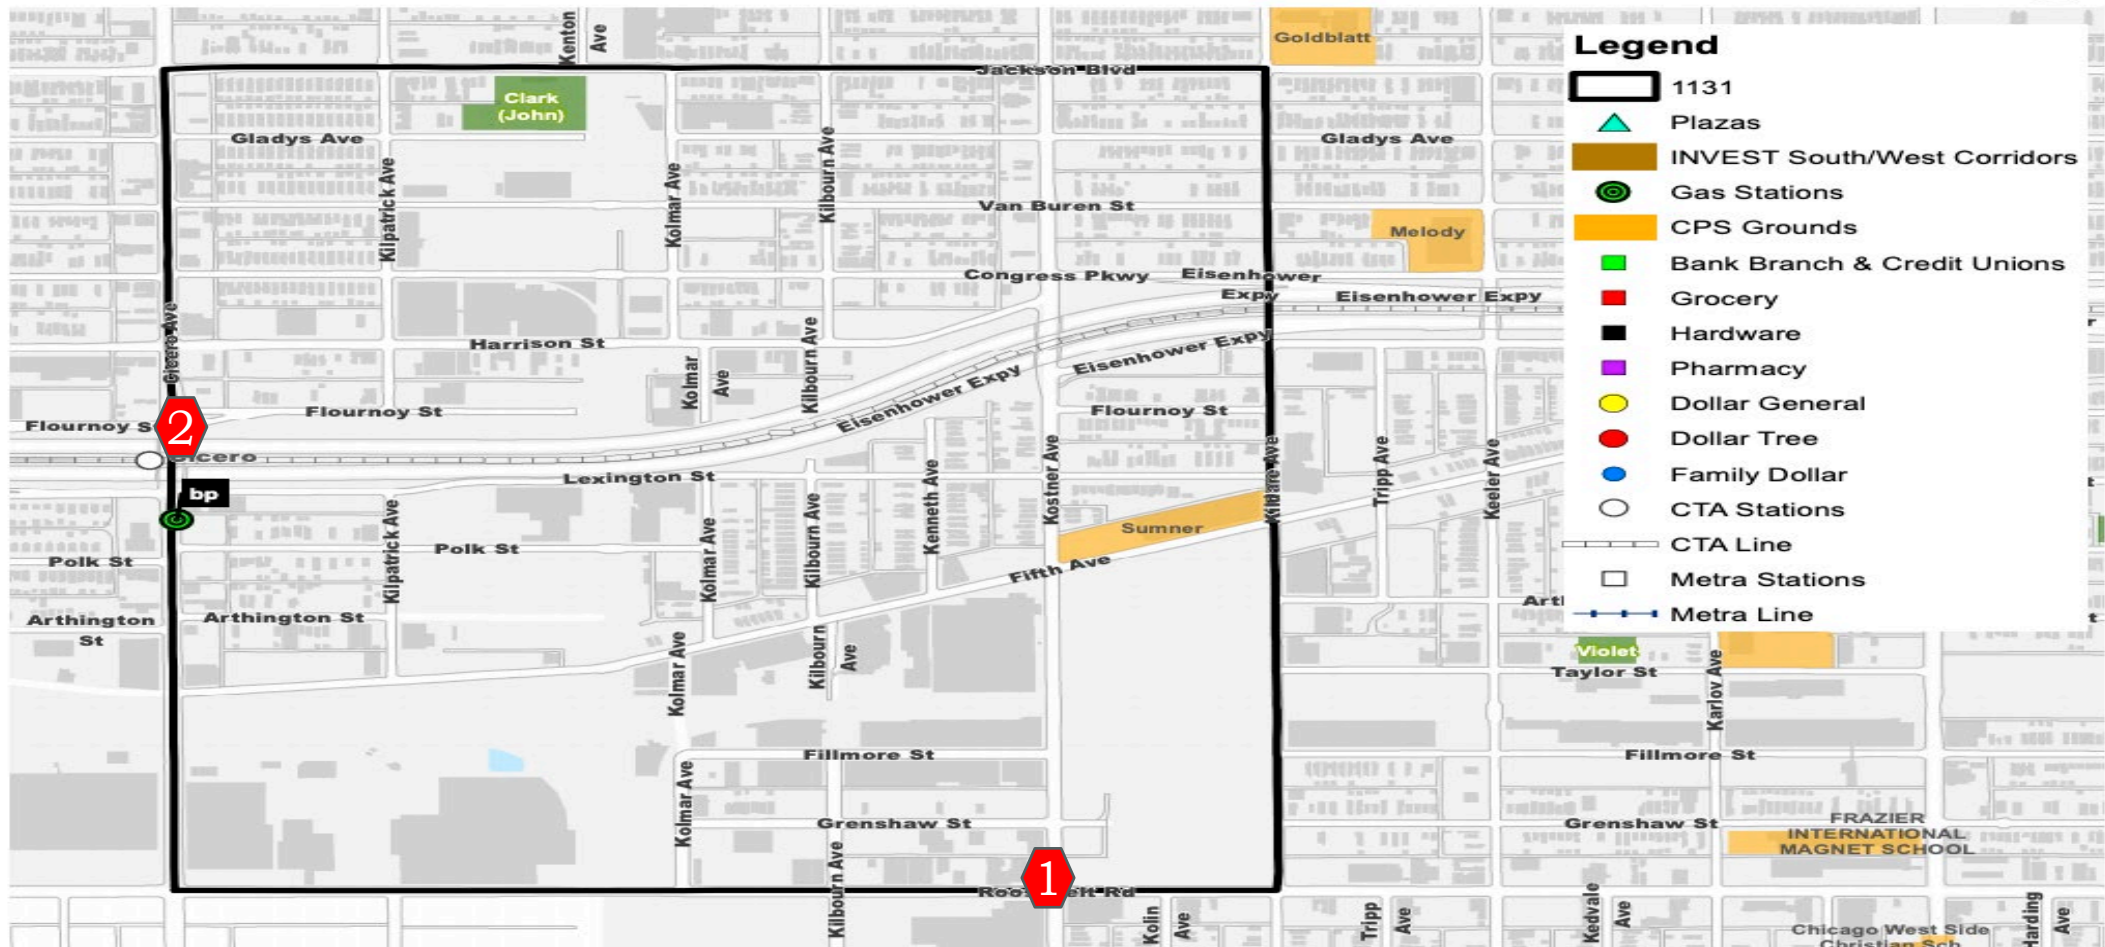

# ★ Beat 1011 Community Breakdown

Roosevelt to 15<sup>th</sup> St.  
 Kilbourn to Central Park Ave.  
 Street Outreach

Parks	CPS Schools/ Safe Passage	CPL	Alderman	Street Outreach
Franklin Park Ninebark Playground Independence Square Hornbeam Millard	Herzl (yes) YCCS-CCA (no)	Douglass (Nearest Library)	Scott 24	CRED UCAN
Community Coalitions	Jobs for Youth	Block Clubs	MO Initiatives	DV Delegates
NLCCC	One Summer Chicago Chi Park District		Street Outreach, MCMF	
Areas of concern	Vacant Lots	Business Corridor	Gas Stations	
1. 13 <sup>th</sup> & Lawndale 2. Henson School 13 <sup>th</sup> & Avers 3. Franklin Park 4. Central Park - 15 <sup>th</sup> to Douglas 5. 14 <sup>th</sup> & Kedvale 6. Avers & Roosevelt	16 <sup>th</sup> /Millard 16 <sup>th</sup> /Drake 16 <sup>th</sup> /Christiana	Roosevelt Rd.	GoLo- Independence/ Roosevelt	
Community Based Organizations				
CRED, St. Agatha's, NL YMCA, Firehouse, Young Men's Ed. Net. AMACHI, Holy Family , Chicago Youth Centers				

# 10. Beat 1131 – North Lawndale & West Garfield Park

Police Beat 1131

Jackson Blvd. To Roosevelt Rd.  
Cicero Ave. To Kildare Ave.

**Beat 1131 Statistics****Boundaries: Jackson-Roosevelt/Cicero-Kildare**January 01, 2021 – June 21, 2021 *(YTD)*