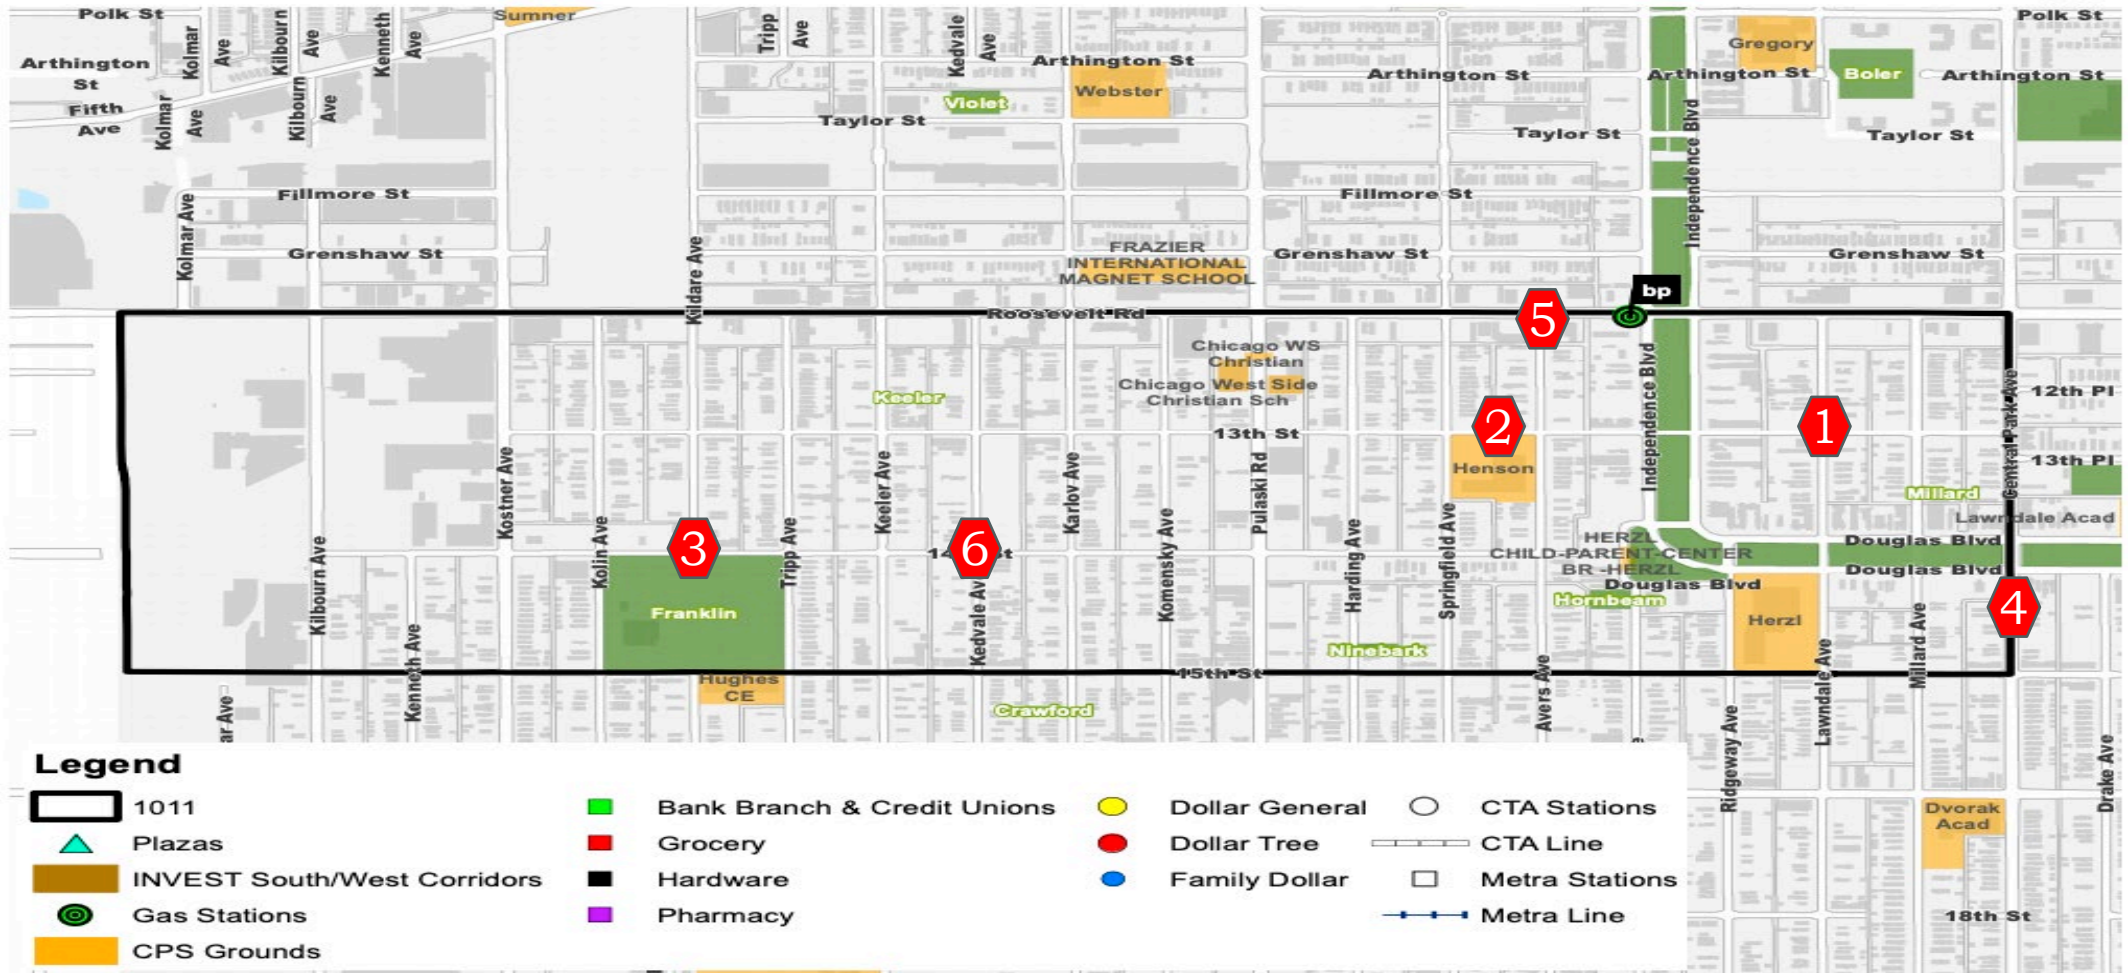

4. Beat 1011 – North Lawndale

Roosevelt to 15th St.
Kilbourn to Central Park Ave.

Police Beat 1011

Beat 1011 Statistics

Boundaries: Roosevelt-15th St /Kenton-Central Park

January 01, 2021 – June 20, 2021 (YTD)

Type	2021	2020	2019
Shootings	16	7	10
Shooting Victims	19	12	13
Homicide	3	0	3
Shot Spotter Alerts	375	143	96
Vehicular Hijackings	6	2	8
Robberies	25	22	31
Violent Crime	99	86	104

June 07, 2021 – June 20, 2021 (Last 14 Days)

Type	2021	2020	% Change
Shootings	1	1	N/C
Shooting Victims	2	2	N/C
Homicide	0	0	N/C
Shot Spotter Alerts	24	18	+33.3%
Vehicular Hijackings	0	0	N/C
Robberies	1	0	+1
Violent Crime	6	5	+20%

June 14, 2021 – June 20, 2021 (Last 7 Days)

Type	2021	2020	% Change
Shootings	0	0	N/C
Shooting Victims	0	0	N/C
Homicide	0	0	N/C
Shot Spotter Alerts	14	6	-133.3%
Vehicular Hijackings	0	0	N/C
Robberies	0	0	N/C
Violent Crime	3	2	+50%

May 24, 2021 – June 20, 2021 (Last 28 Days)

Type	2021	2020	% Change
Shootings	1	3	-66.7%
Shooting Victims	2	4	-50%
Homicide	0	0	N/C
Shot Spotter Alerts	43	38	+13.2%
Vehicular Hijackings	0	0	N/C
Robberies	2	4	-50%
Violent Crime	16	19	-15.8%