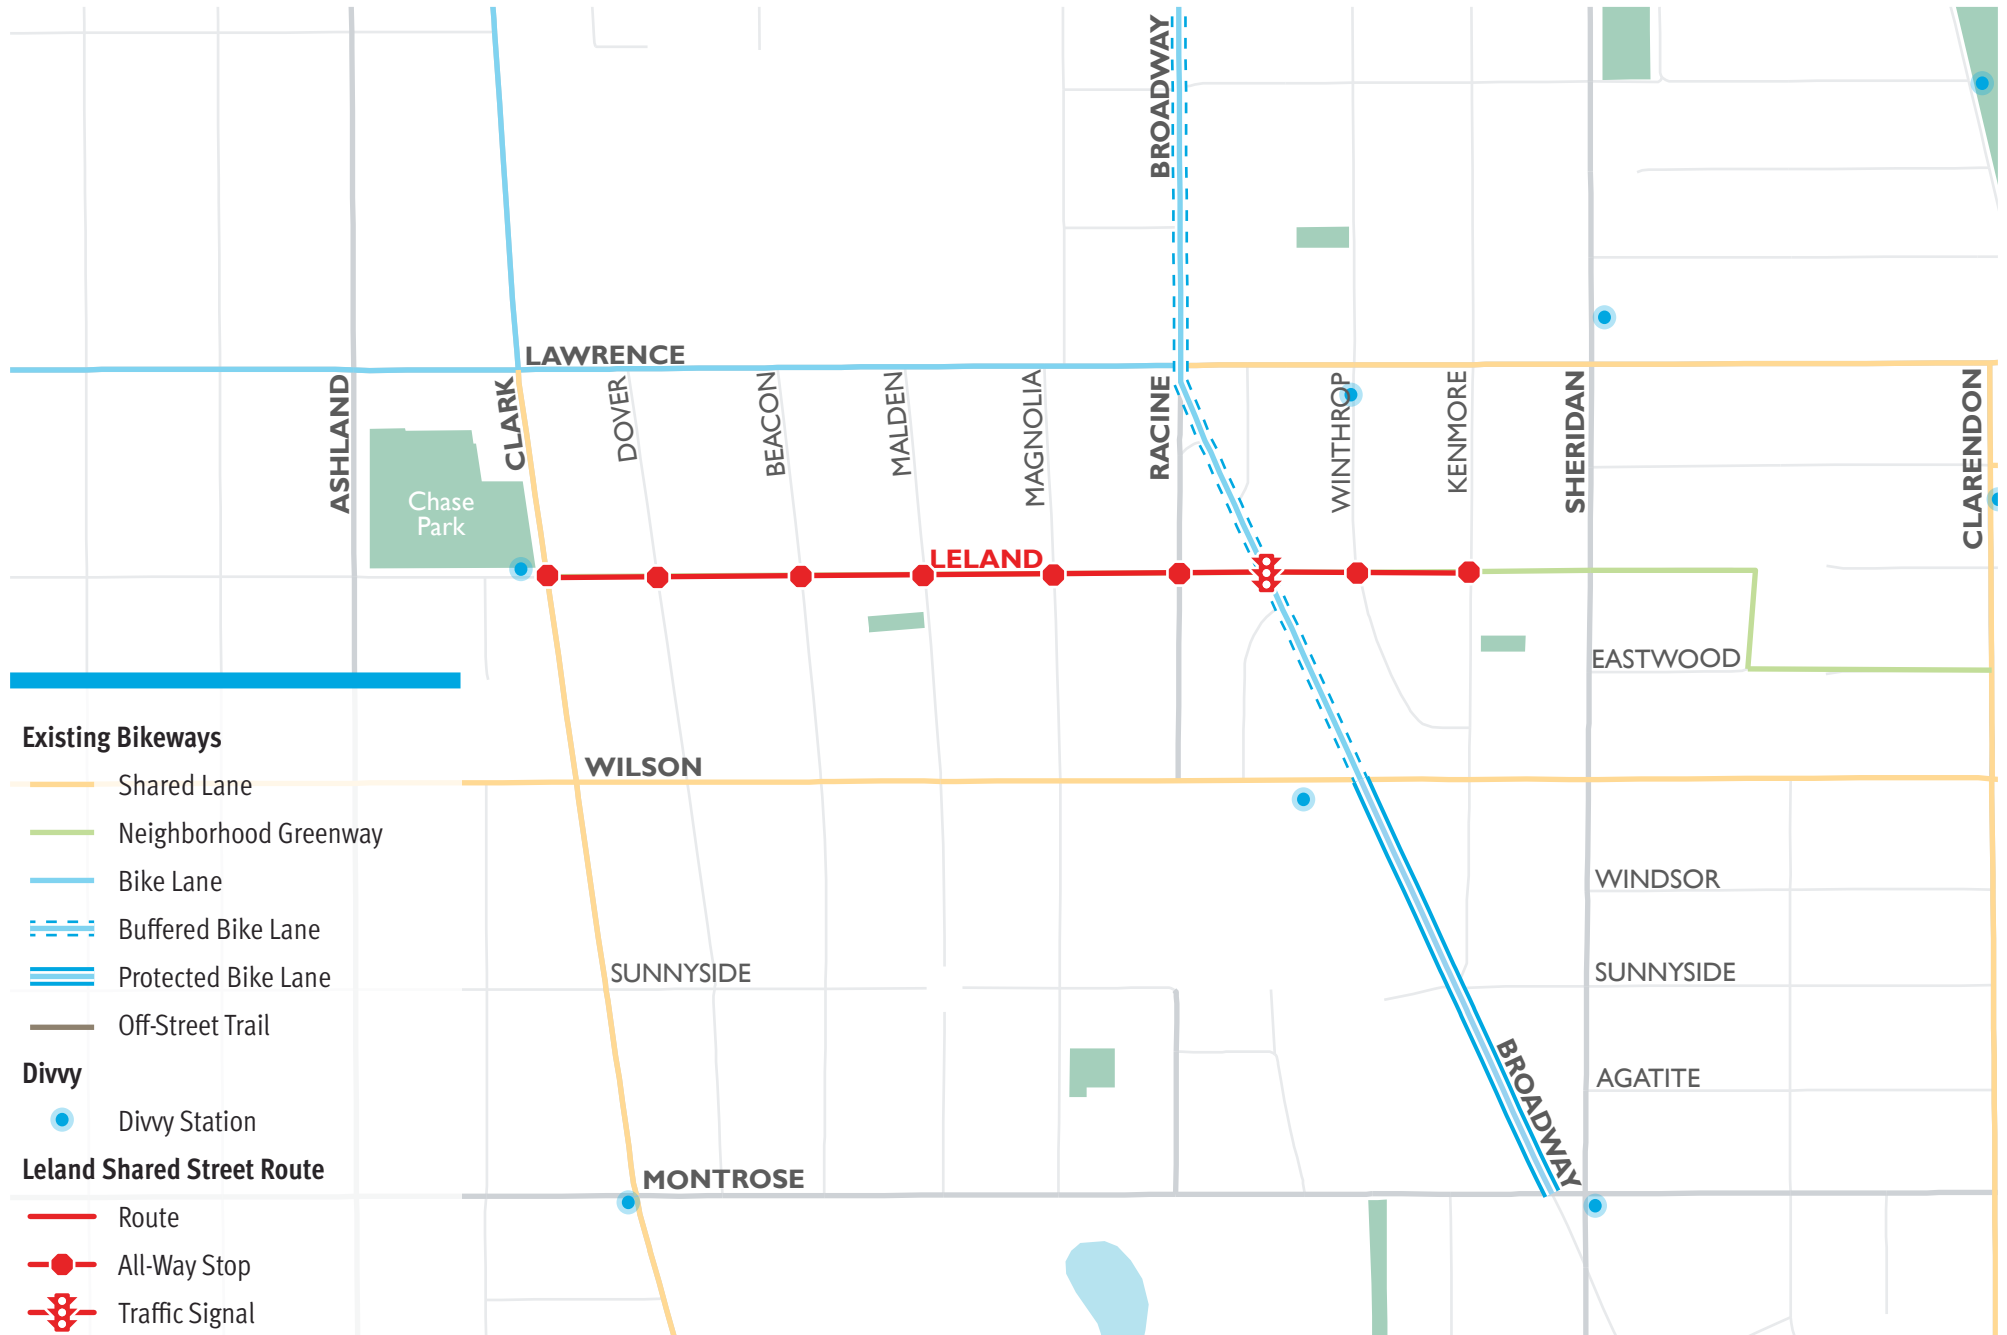

# LELAND-UPTOWN SHARED STREET

## Existing Bikeways

- Shared Lane
- Neighborhood Greenway
- Bike Lane
- Buffered Bike Lane
- Protected Bike Lane
- Off-Street Trail

## Divvy

- Divvy Station

## Leland Shared Street Route

- Route
- All-Way Stop
- Traffic Signal