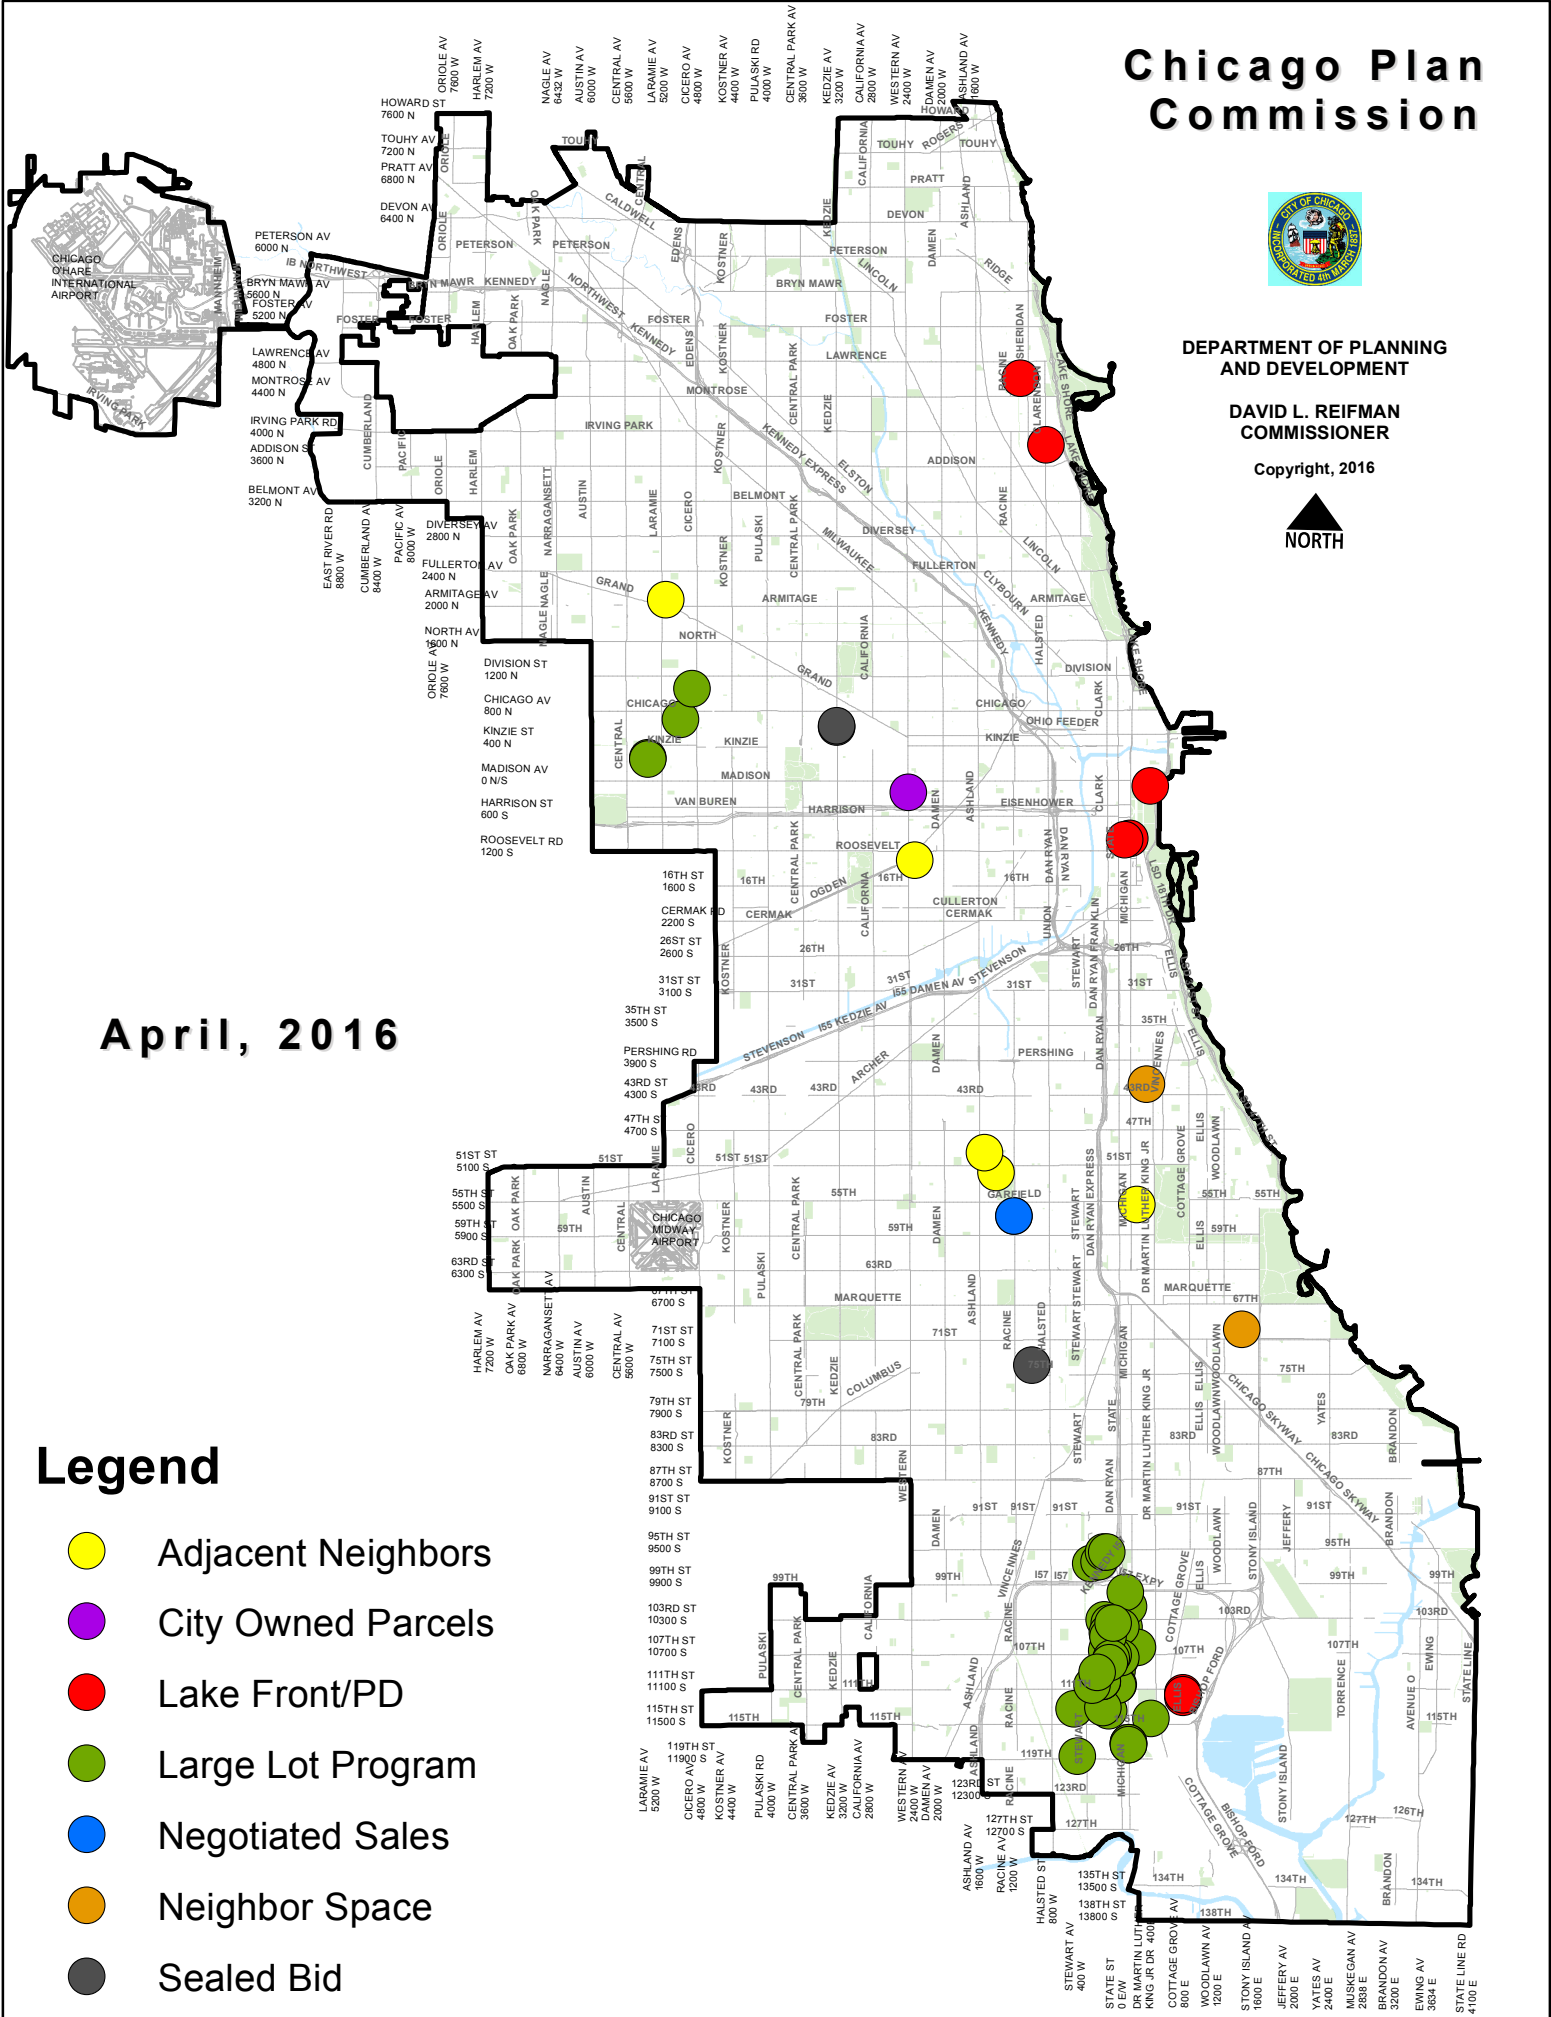

Chicago Plan Commission

DEPARTMENT OF PLANNING AND DEVELOPMENT

DAVID L. REIFMAN
COMMISSIONER

Copyright, 2016

April, 2016

Legend

- Adjacent Neighbors
- City Owned Parcels
- Lake Front/PD
- Large Lot Program
- Negotiated Sales
- Neighbor Space
- Sealed Bid