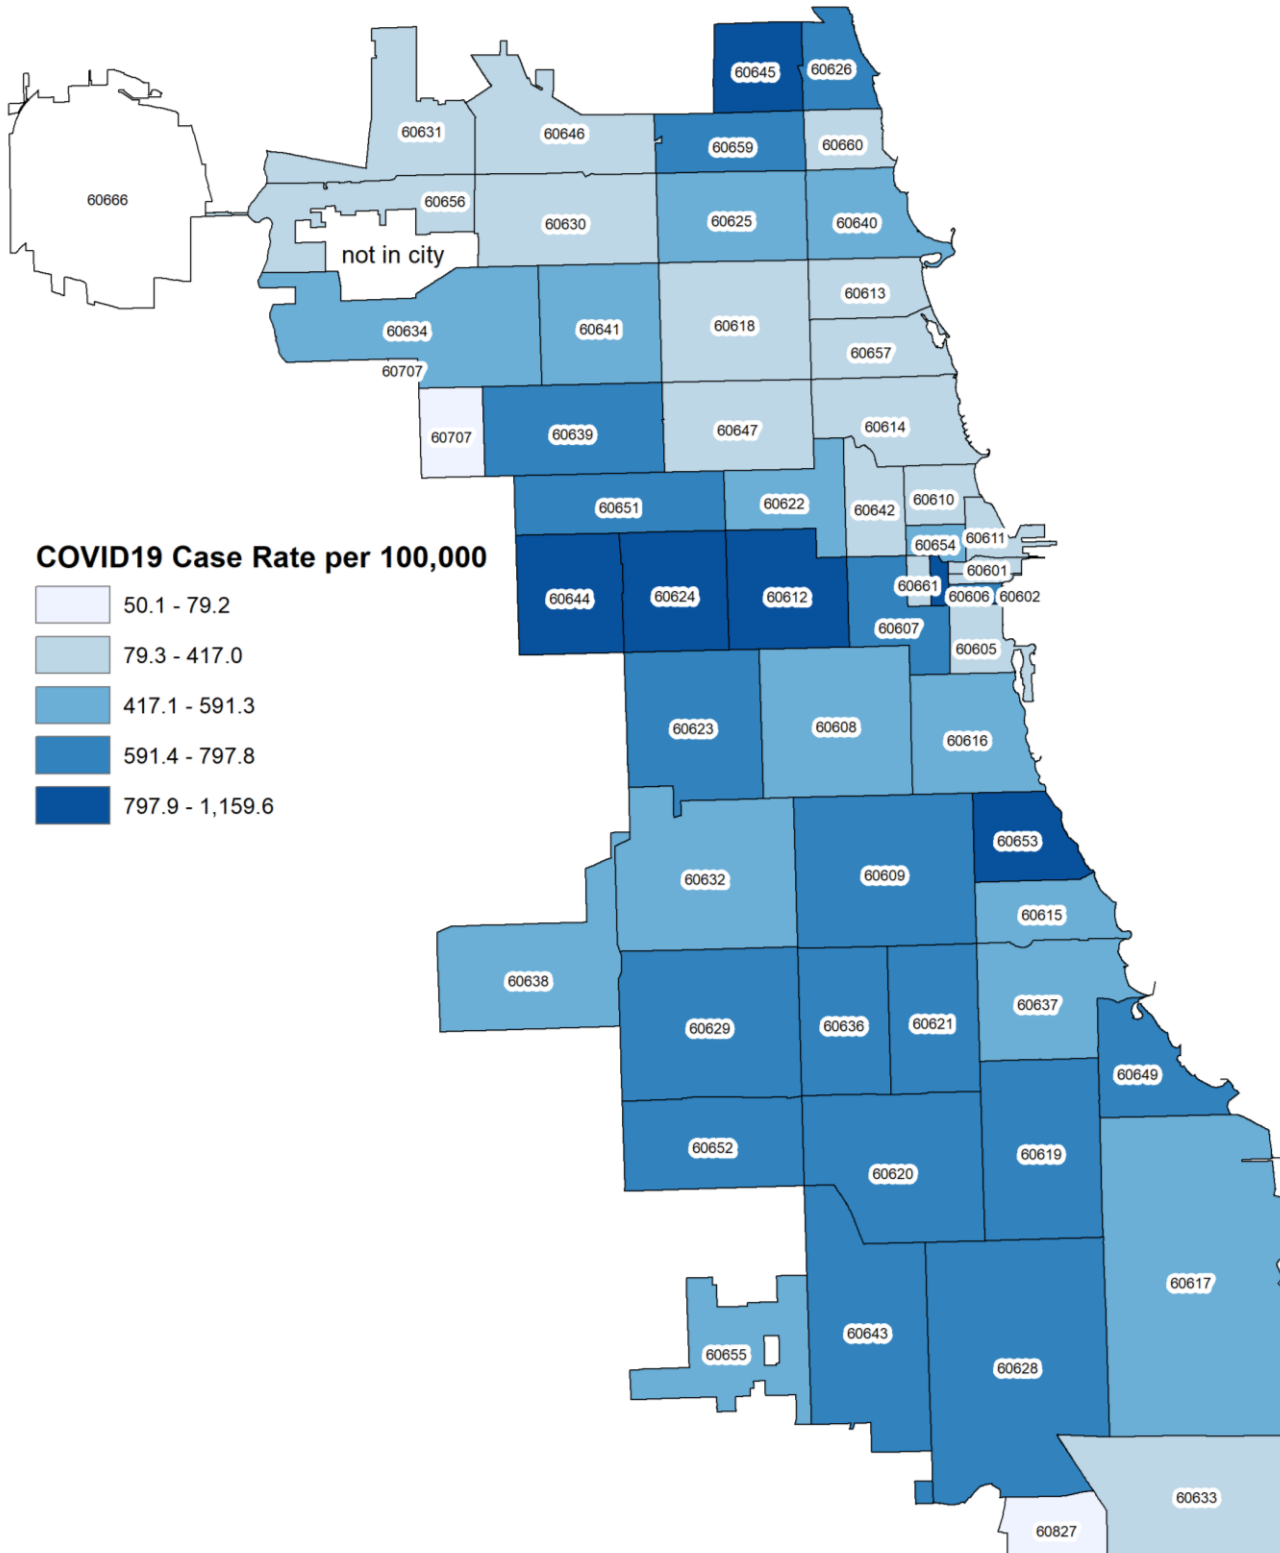

# CHICAGO COVID-19: Case Rates by Zip code

April 24, 2020

**COVID19 Case Rate per 100,000 population among Chicago residents  
by Chicago zip code n=15,188\* through April 23, 2020**

Note: This map includes Chicago residents only.

\*15,188 out of 15,399 cases had valid Chicago zip codes.

Data Source: Providers reporting to CDPH through the Illinois National Electronic Disease Surveillance System